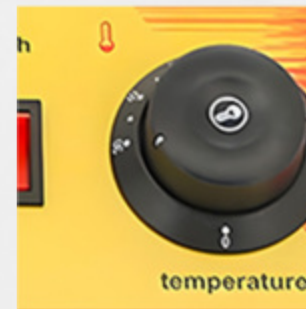

Electric Chocolate Warmer 2 Bottle

Commercial Electric Chocolate Warmer 2 Bottle

Brand Name: **STAR**

Product Name: **Electric Chocolate Warmer 2 Bottle**

Dimension (L*W*H): **27*22*30cm**

Weight: **4kgs**

Material: **Stainless Steel**

Power: **400W**

Container Deminsions: **8cm**

Voltage: **220V**

Warranty: **1 Year**

Origin: **China**

Description:

Toppings Warmer is made of durable stainless steel and will warm your chocolate and hold it at the perfect temperature for any use.

The dial on the front of the sauce heater can be easily adjusted to the desired temperature and to a maximum of 85°C.

Chocolate warmer comes with a 550ml squeeze bottles.

The sauce warmer dispenser can be used for chocolate sauce, cheese sauce, barbeque sauce and more.

Compact size and easy to use and clean.

STAR