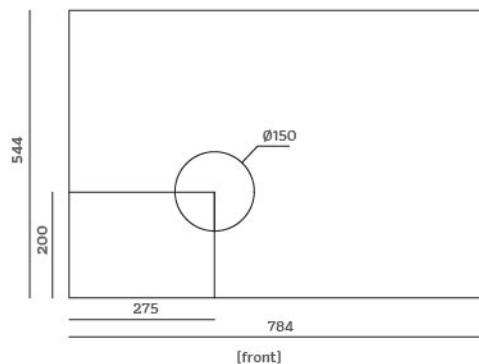

STANDARD SERIES

TECHNICAL SPECIFICATIONS, COLOURS AND DIMENSIONS

In addition to the “standard” version with side panels and black base, Appia Life is also available in White Pearl and Heart Red, with chrome profiling.

Hole size and distance
2 GROUPS

VERSION		2 GROUPS		3 GROUPS	
MODEL		Semi-automatic	Volumetric	Semi-automatic	Volumetric
BODY	MATERIAL	stainlesssteel with ABS	stainlesssteel with ABS	stainlesssteel with ABS	stainlesssteel with ABS
BOILER	TOTAL CAPACITY	11lt	11lt	15lt	15lt
	INSULATION	included	included	included	included
GROUP	RAISED GROUPS	optional	optional	optional	optional
STEAM	EASYCREAM		optional		optional
	COOL TOUCH STEAM WAND	optional	optional	optional	optional
HOT WATER	N. WAND	1	1	1	1
	ECONOMIZER	optional	optional	optional	optional
CUPWARMER	ON/OFF ELECTRIC		optional		optional
RAIL		optional	optional	optional	optional
REMOTE CONTROL			optional		optional
DIMENSION	W x D x H mm	784 x 544 x 500	784 x 544 x 500	1014 x 544 x 500	1014 x 544 x 500
WEIGHT	NET/GROS KG	54/66	54/66	72/85	72/85
POWER	VOLTAGE	220-240V 50+-60Hz 380-415V V3N	220-240V 50+-60Hz 380-415V V3N	220-240V 50+-60Hz 380-415V V3N	220-240V 50+-60Hz 380-415V V3N
	MAXIMUM POWER	3350	3350	5400	5400