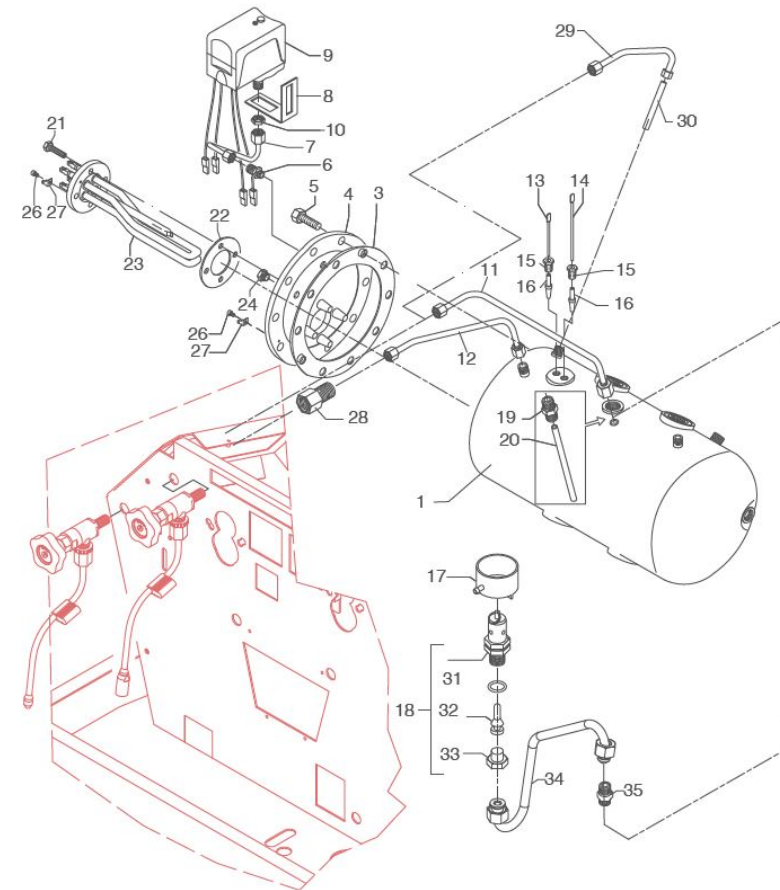

BEZZERA

GALATEA

TABLE 9
GALATEA Mod. MN-DE

POS	CODE	DESCRIPTION
28	5302064	FITTING M/F M13X1
29	5163259LL	WATER TAP HOSE DE VERSION
30	5192310	SUCTION HOSE D8X1 150MM PTFE DE VER
31	7496094	O-RING GASKET 102 VITON 70SH
32	5264017.01DC	STUD
33	5226417.01DC	PLUG 1/8"
34	5164068LL	SAFETY VALVE TUBE
35	5302036	FITTING 3/8"

BEZZERA

GALATEA

TABLE 9
GALATEA Mod. MN-DE