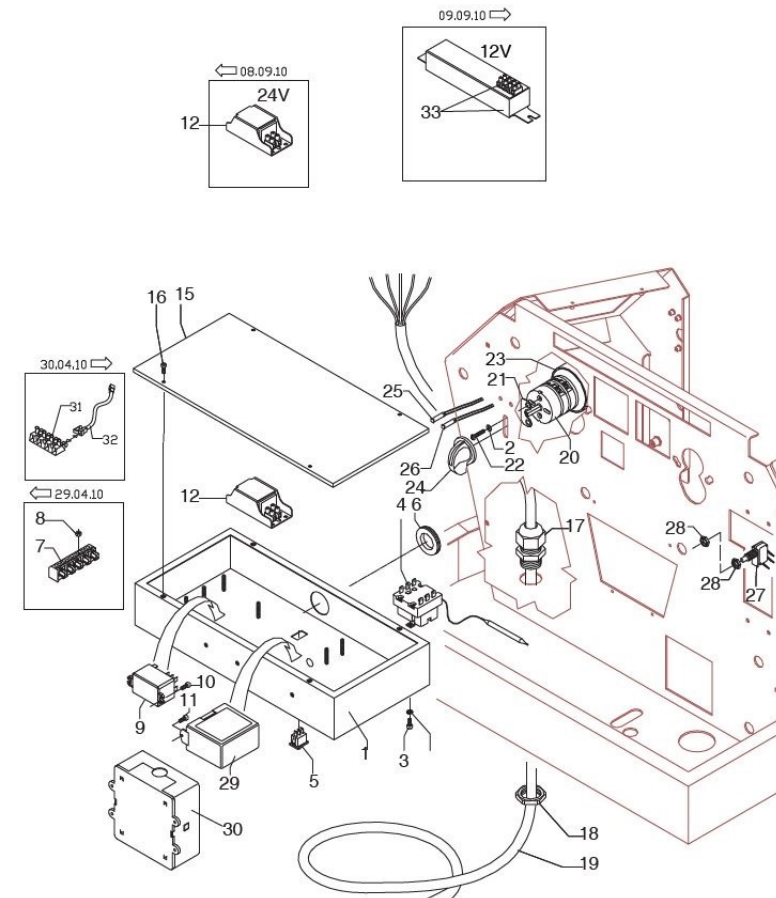

**BEZZERA**

**GALATEA**

TABLE 3  
GALATEA Mod. MN-DE

**BEZZERA**

**GALATEA**

TABLE 3  
GALATEA Mod. MN-DE

POS	CODE	DESCRIPTION
24	7371510	SWITCH KNOB
25	7633602.01	GREEN LAMP
26	7633606.01	RED LAMP 220/240V WITH SHEATH
27	7633901	MICROSWITCH 250V (up to 09/10/05)
27	7633906	MICROSWITCH 250V (from 10/10/05)
28	5221874CM	NUT M10X1 (up to 09/10/05)
28	5221875CM	NUT M10X0,75 (from 10/10/05)
29	7661033.02PR	LEVEL REGULATOR 3S 110/120V
29	7661043.01PR	LEVEL REGULATOR 3S 220/240V
30	7662641.02PR	CONTROL UNIT UNIFIED 110/120V
30	7662643.02PR	ELECTRONIC DOSAGE 220/240
31	7612513	4 CONTACTS CLIP
32	5599917	CONNECTING CABLE CLAMP
33	7660505LL	POWER PACK 110/240V - 12V 1,7A

**BEZZERA**

**GALATEA**

TABLE 3  
GALATEA Mod. MN-DE

**BEZZERA****GALATEA**TABLE 3A  
GALATEA Mod. DE

POS	CODE	DESCRIPTION
1	7819908	SCREW TTEI M4X8
2	5340511LL	SIDE RIGHT/LEFT BACK SUPP.DE+ISOL
3	7493015	GASKET
4	7639916R	5 PUSH BUTTON SERIES
5	5222218	SPACER
6	7665525	TAST CARD
7	5191511	SPACER
8	5053024LW	COVER
9	7802401	SELF-LOCKING NUT M3 UNI 7473
10	5961705	RIGHT LATERAL SIDE DE VERSION
10	5961707	LEFT LATERAL SIDE DE VERSION
11	7663575	CONNECTING CABLE 8 POLES GALATEA DE
11	7663574	CONNECTING CABLE 8 POLES GALATEA DE