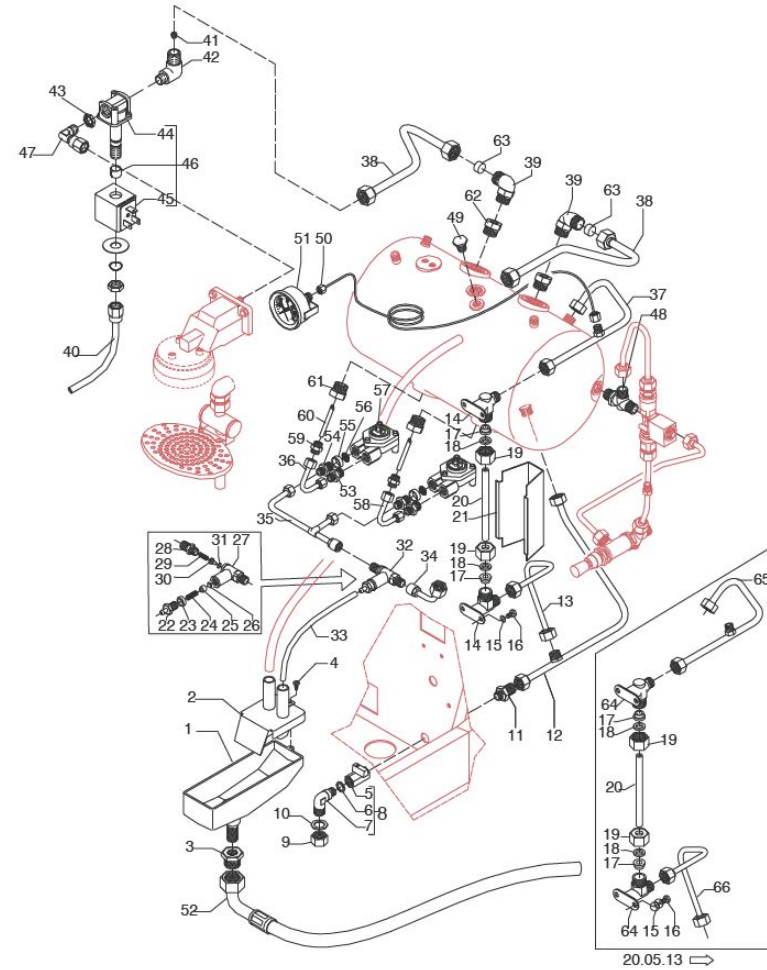

BEZZERA

GALATEA

TABLE 8A - (up to 31/05/2009)
GALATEA Mod. DE

POS	CODE	DESCRIPTION
31	7496018	OR GASKET 105
32	5965043	ASSEMBLY SURPRESSION VALVE (up to20.12.05)
32	5965043.01	ASSEMBLY SURPRESSION VALVE (from 21.12.05)
33	5194554	SURPRESSION VALVE DRAIN HOSE
34	5163183.01LL	OVERPRESSURE VALVE INLET PIPE
35	5163260LL	CONNECTION EXCHANGE TUBE BACK DE
36	5162358LL	EXCHANGER LOAD HOSE 1ST GR
37	5164064LL	GLASS-LEVEL HOSE
38	5162308LL	EXCHANGER-GROUP SOLENOID VALVE HOSE
39	5301506TR	UNION ELBOW M13X1/4
40	5194575LL	DRAIN PIPE EV.GROUP ELL.1-2GR.
40	5194577LL	DRAIN PIPE EV.2ND-3RD.GROUP ELL.3GR
41	5223003	JET M6 X 6 HOLE D0.8 OT
42	5301504TR	UNION ELBOW 1/8
43	5221844	NUT 1/8
44	7703014	PARKER SMALL ELECTRO-PILOT3 WAYS
45	7630332	SOLENOID VALVE COIL 115V PARKER
45	7630331	SOLENOID VALVE COIL 230V PARKER
45	7630330	SOLENOID VALVE COIL 240V PARKER
46	7701112	SOLENOID VALVE PARKER 3 WAYS 110V
46	7702311	SOLENOID VALVE 3 WAYS 230V PARKER
46	7702410	PARKER SOLENOID VALVE 3 WAYS 240V
47	5973053	ASSEMBLY BANJO UNION
48	5300505	FITTING 3/8
49	5226403	PLUG 3/8
50	7400901	PRESSURE GAUGE CAPILLARY
51	7432515	PRESSURE GAUGE D60 3BAR CHROMED
52	7303503	PIPE D12.7X18.8 3/4FC L=200CM
53	7304510TR	SERTO JUNCTION 1/42G OT
54	5302001	STRAIGHT FITTING 1/4

BEZZERA

GALATEA

TABLE 8A - (up to 31/05/2009)
GALATEA Mod. DE