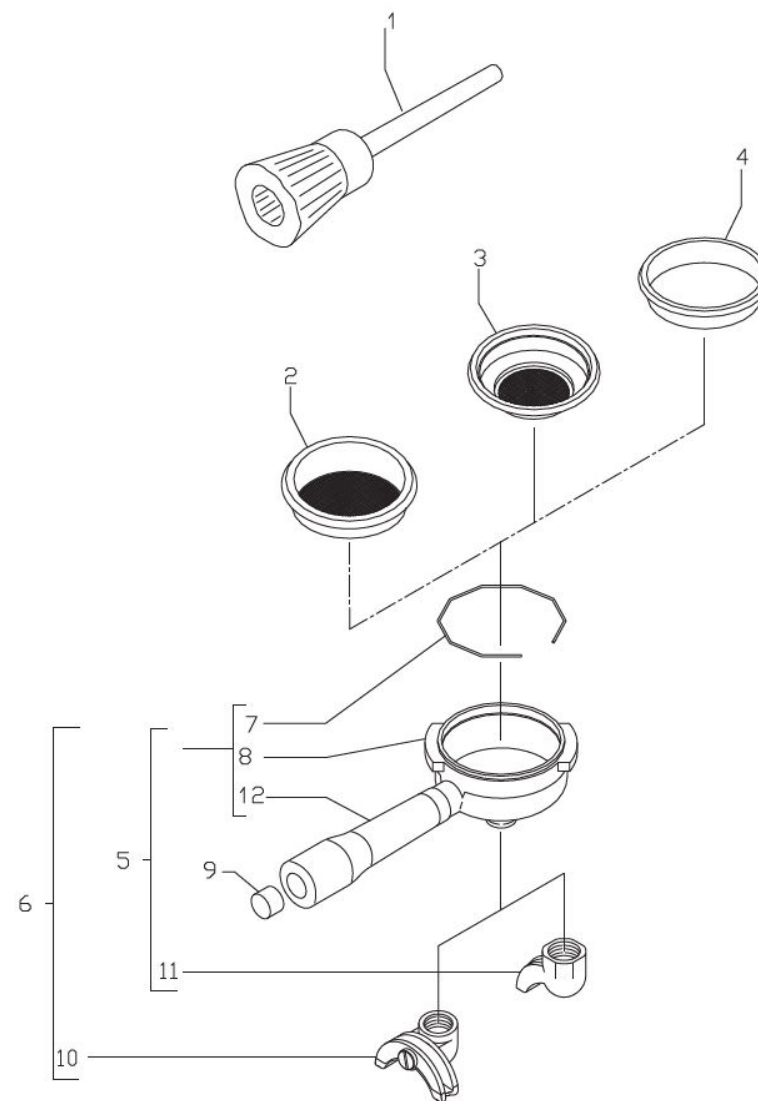

**BEZZERA**

**GALATEA**

TABLE 10 - (from 24/02/2012 )  
GALATEA Mod. MN

**BEZZERA****GALATEA**

TABLE 10A - (up to 23/01/2013)  
 GALATEA Mod. DE

POS	CODE	DESCRIPTION
1	7990603	CLEANING BRUSH FOR COFFEE MACHINE
2	5471021.01	GROVEED FILTRE 2 CUPS 12 GRAMS
2	5471035	FILTER 2 CUPS 16 GR RIBBED
3	5471031.01	FILTER 1 CUP 8 GRAMS
4	5471003	BLIND FILTER AISI 304
5	5965561.03R	ASSEMBLY COMPLETE FILTER-HOLDER 1 CUP
6	5965562.03R	ASSEMBLY COMPLETE FILTER-HOLDER 2 CUPS
7	5471527	FILTER-HOLDER SPRING D1.2 AISI 302
8	5286016TW	FILTERHOLDER TILTED HANDLE BZ GROUP
9	5373915CM	FILTER-HOLDER PLUG D16.5
10	7305007TW	SPOUT 2 WAYS WITHOUT PB+PWP
11	7305006TW	SPOUT 1 WAY S/PB+PWP
12	7371502	FILTER-HOLDER KNOB

**BEZZERA****GALATEA**

TABLE 10A - (up to 23/01/2013)  
 GALATEA Mod. DE

**BEZZERA**

**GALATEA**

TABLE 10A - (from 24/01/2013 )  
GALATEA Mod. DE

POS	CODE	DESCRIPTION
1	7990603	CLEANING BRUSH FOR COFFEE MACHINE
2	5471003	BLIND FILTER AISI 304
3	5471031.01	FILTER 1 CUP 8 GRAMS
4	5471035	FILTER 2 CUPS 16 GR RIBBED
5	5471527	FILTER-HOLDER SPRING D1.2 AISI 302
6	5286016TW	FILTERHOLDER TILTED HANDLE BZ GROUP
7	5371203	HANDLE
8	7816026	SCREW TCEI M12X60
9	7809810	SCREW PLAS FIX 45 TC POZI D.3,5X10
9	7809806	SCREW TC M 3,5X8 PLASTITE
10	5371204	PLUG CHROMED
11	5371205	PLATE WITH LOGO
12	5978508.01	HANDLE WITH LOGO/GASKET
13	7305006TW	SPOUT 1 WAY S/PB+PWP
14	7305007TW	SPOUT 2 WAYS WITHOUT PB+PWP
15	5965587.01R	FILTER-HOLDER 2 CUPS INCLINED BZ
15	5965586.01R	FILTER-HOLDER 1 CUP INCLINED
16	7493021	GASKET FOR LOGO HANDLE