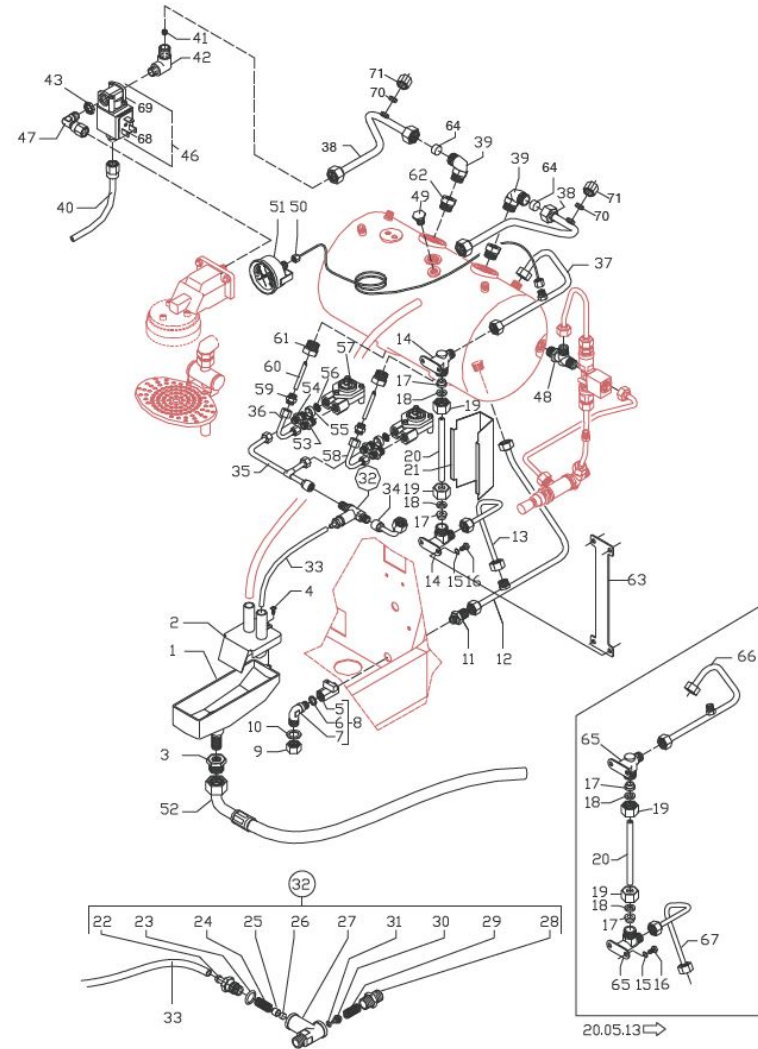

**BEZZERA**

**GALATEA**

TABLE 8A - (from 01/06/2009 )  
GALATEA Mod. DE

TABLE 9  
GALATEA Mod. MN-DE

POS	CODE	DESCRIPTION
1	5321015.01BL	BOILER 2GR WITH EXCHANGER
3	5492005	GASKET D203 X 151 X 2 ASBESTOS FREE
4	5283502R	BOILER FLANGE D205 NAVAL BRASS
5	7816424	SCREW TE M10X18 DIN 933 A2
6	5302010	STRAIGHT FITTING M12 X M10 OT
7	5162212LL	PRESSOSTAT HOSE
8	5017814LW	SQUARE FRO PRESSOSTAT
9	7433001	PRESSOSTAT SIRAI P302/6
10	5221821	NUT 1/4"
11	5163177LL	WATER TAP HOSE MN VERSION
12	5163178LL	LEFT STEAM TAP HOSE MN VERSION
12	5162307LL	LEFT STEAM TAP HOSE DE VERSION
12	5162307.01LL	TUBE STEAM TAP SX RETRO DE
13	5265807	LEVEL PROBE 2-3-4GR. D3X90X6.3 AISI
14	5265811	LEVEL PROBE D3X160X4.8
15	5225205	STRAIGHT FITTING M10 OT
16	5192001	PROBE SHEATH D8 X 45 HOLE D3 PTFE
17	5963047	CUP+O-RING+PLUG
18	5965015.06	COMPLETE SAFETY VALVE 1,65 BAR
19	5302005	STRAIGHT FITTING 3/8"
20	5192305	SUCTION HOSE D8X1 150MM PTFE
21	7816423	CREW TE M8X18 UNI5739 A2
22	5492006	GASKET D76 X 39 X 2 ASBESTOS FREE
23	5721131	HEATING ELEMENT 2GR 2600W 110/120V
23	5722242AL	HEATING ELEMENT 220/240V-2750/3300W
23	5722246	HEATING ELEMENT 2GR 3200/3800W 220/240V
23	5722248	HEATING ELEMENT 2GR 220V 4500W
24	5226405TP	CAP 1/4"
26	7826212	SCREW TCI M4X6 UNI 6107 OT
27	7615003	FASTON 45° HOLE D4.3

TABLE 9  
GALATEA Mod. MN-DE

**BEZZERA****GALATEA**

TABLE 9  
GALATEA Mod. MN-DE

POS	CODE	DESCRIPTION
28	5302064	FITTING M/F M13X1
29	5163259LL	WATER TAP HOSE DE VERSION
30	5192310	SUCTION HOSE D8X1 150MM PTFE DE VER
31	7496094	O-RING GASKET 102 VITON 70SH
32	5264017.01DC	STUD
33	5226417.01DC	PLUG 1/8"
34	5164068LL	SAFETY VALVE TUBE
35	5302036	FITTING 3/8"