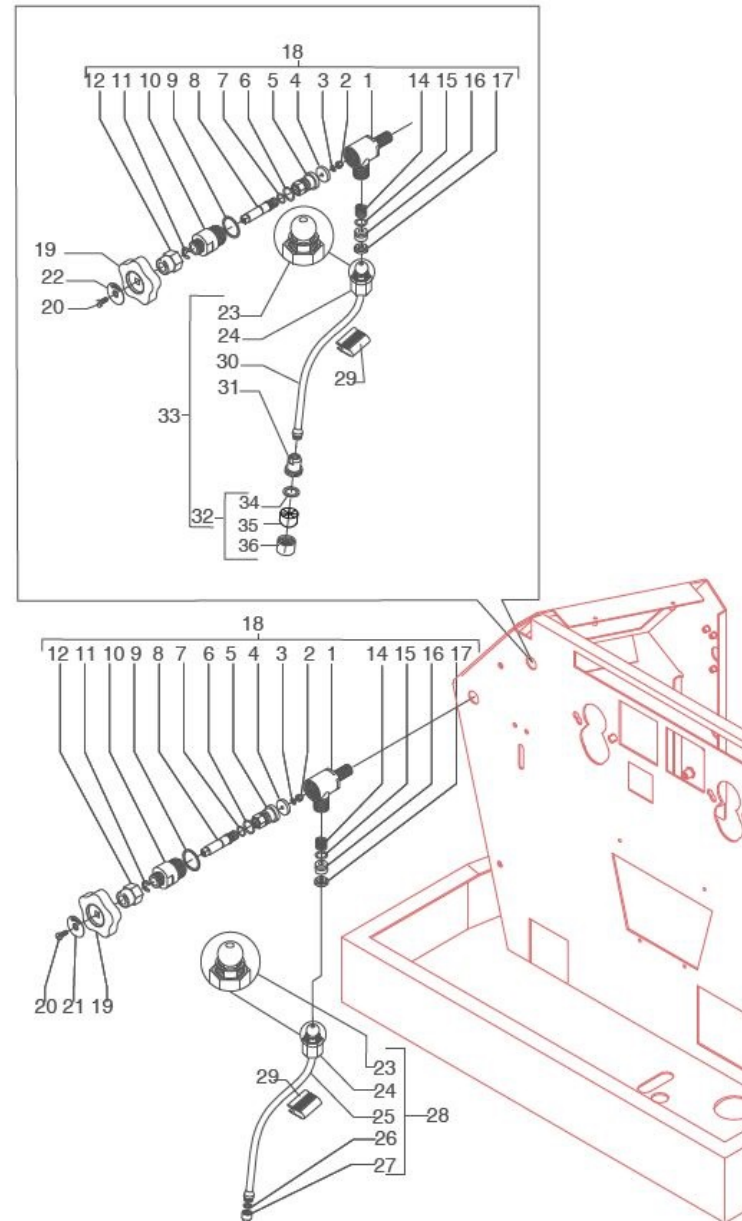

TABLE 4  
GALATEA Mod. MN-DE

**BEZZERA**

**GALATEA**

TABLE 5  
GALATEA Mod. MN-DE

POS	CODE	DESCRIPTION
1	5283057TW	TAP BODY
2	7822201	CAP NUT M4 OT
3	7825001	PLAIN WASHER D8 X 4 X 0.8 OT
4	5493023	TAP GASKET EPT 70SH
5	5970504.01	COMPLETE GASKET-HOLDER OVERSIZE
6	7496002	OR GASKET 115 VITON
7	7496075	OR GASKET 10,82X1,78 VITON
8	5220413CM	ROD
9	5495001CM	GASKET D28 X 1 CHROMED BRASS
10	5223402TW	NUT TAP PLUS
11	7810601	RING D7 UNI 7434 A2
12	5221804CM	NUT 3/8
14	5471504	SPRING D14 AISI 302
15	7496076	GASKET OR 112 EP856 80SH
16	5224605	GASKET-HOLDER D14.7 X 10.5 OT
17	5494002	GASKET D.16X13.1X6 PTFE GRAPHITIZED
18	5964063.02	ASSEMBLY WATER/STEAM TAP
19	7371509	BLACK KNOB
20	7826410CM	SCREW TEB M5X10 OT
21	5522055	STEAM PLATE - ITALIAN
21	5522058	STEAM PLATE - ENGLISH
21	5522050	STEAM PLATE - FRENCH
21	5522054	STEAM PLATE - GERMAN
22	5522056	WATER PLATE - ITALIAN
22	5522057	WATER PLATE - ENGLISH
22	5522051	WATER PLATE - FRENCH
22	5522053	WATER PLATE - GERMAN
23	5494009	GASKET D16X13,2X2 PTFE
24	5221871CM	REPLACES BY CODE 5221871EC
25	5163172CM	STEAM HOSE

**BEZZERA**

**GALATEA**

TABLE 5  
GALATEA Mod. MN-DE

TABLE 5  
GALATEA Mod. MN-DE

POS	CODE	DESCRIPTION
26	5494001	GASKET D8.5 X 5 X 3.2 PTFE
27	5226602	STEAM HOSE TERMINAL CHROMED
28	5966533	STEAM PIPE RETRO COMPLETE
29	7371001	PLASTIC PROTECTION FOR STEAM PIPE
30	5163173CM	WATER HOSE
31	5225226CM	STRAIGHT FITTING M22X1 H25 CHROMED
32	5226601TW	WATER HOSE TERMINAL
33	5966534	WATER PIPE COMPLETE RETRO
34	5493003	GASKET D20.5X15 H1.5 NBR 70SH
35	7999918	SHOWER TERMINAL WATER
36	7305020TW	WATER TERMINAL