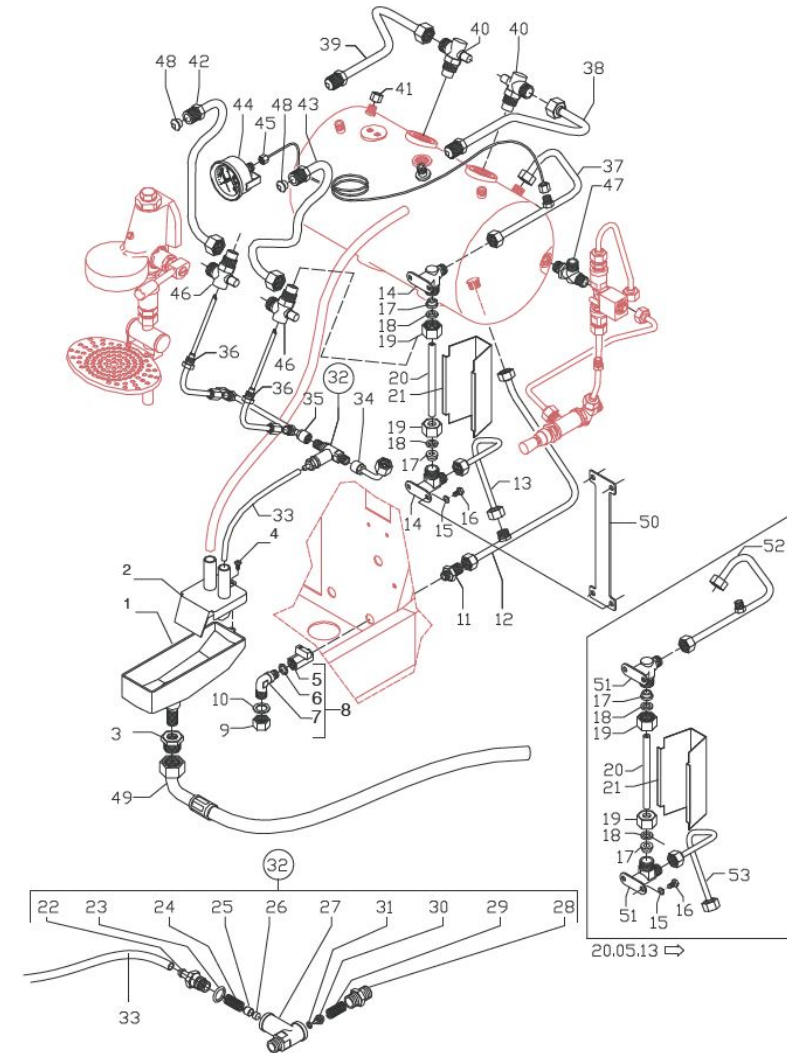

BEZZERA

GALATEA

TABLE 8 - (from 01/06/2009)
GALATEA Mod. MN

POS	CODE	DESCRIPTION
1	5374501.01	BLACK DRAIN BASIN NYLON
2	5373104.01LL	DRAIN PAN COVER NYLON WORKED
3	5225294	FITTING M/F 3/4X3/8
4	7809800	TAPPING SCREW TC D3.9 X 9.5
5	7451501	BALL VALVE 1/4
6	5495005	GASKET D13,5X18X2
7	5301501TR	UNION ELBOW
8	5965041	DRAINING TAP ASSY
9	5221819	CAP NUT 3/8
10	5492011	GASKET D15X3 ASBESTOS FREE
11	5225201	STRAIGHT FITTING 1/4
12	5164066LL	BOILER DRAIN HOSE
13	5164065LL	GLASS-LEVEL HOSE
14	5302507R	KIT FITTING SUP.GLASSLEVEL
15	7805004	PLAIN WASHER D6 UNI 6592 FEZN
16	7806405ZN	SCREW TE M6X8 UNI 5739 8.8
17	5493026	GLASS-LEVEL GASKET RUBBER
18	5224802	GASKET-PRESS D18 X 11 X 3
19	5221828	NUT 1/2
20	5430504	GLASS-LEVEL HOSE D10 X 2.2 L=135MM
21	5053004LW	GLASS-LEVEL COVER
22	5302071	FITTING RUBBER-HOLDER M12X1 OT
23	7496052	OR GASKET 114 VITON
24	5471506.01	CALIBRATED SPRING D1.1 H32 AISI302
25	5224619TP	O'RING HOLDER SPIGOT D5.3 PB-NI FRE
26	5493001	GASKET D8 X 4 EPT70
27	5283048	SURPRESSION VALVE BODY
28	5302018	STRAIGHT FITTING M12 X M13 H26.5 OT
29	5471505	CALIBRATED SPRING D0.45 H22 AISI302
30	5224615TP	GASKET-HOLDER

BEZZERA

GALATEA

TABLE 8 - (from 01/06/2009)
GALATEA Mod. MN