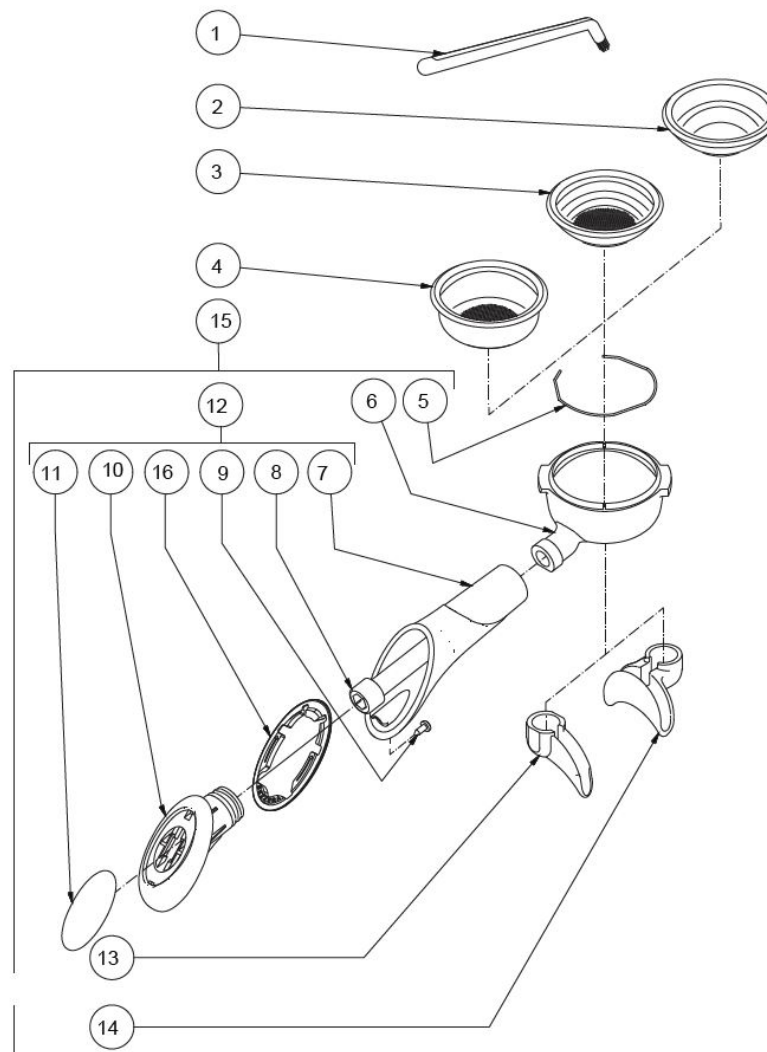

BEZZERA

GALATEA

TABLE 10 - (from 24/02/2012)
GALATEA Mod. MN

POS	CODE	DESCRIPTION
1	7990603	CLEANING BRUSH FOR COFFEE MACHINE
2	5471003	BLIND FILTER AISI 304
3	5471031.01	FILTER 1 CUP 8 GRAMS
4	5471021.01	GROVEED FILTRE 2 CUPS 12 GRAMS
4	5471035	FILTER 2 CUPS 16 GR RIBBED
5	5471527	FILTER-HOLDER SPRING D1.2 AISI 302
6	7479972.01TW	RETRO FILTER-HOLDER ONLY HANDLE
7	5371203	HANDLE
8	7816026	SCREW TCEI M12X60
9	7809810	SCREW PLAS FIX 45 TC POZI D.3,5X10
9	7809806	SCREW TC M 3,5X8 PLASTITE
10	5371204	PLUG CHROMED
11	5371205	PLATE WITH LOGO
12	5978508.01	HANDLE WITH LOGO/GASKET
13	7305006TW	SPOUT 1 WAY S/PB+PWP
14	7305007TW	SPOUT 2 WAYS WITHOUT PB+PWP
15	5965590.01R	FILTER-HOLDER COMPLETE 2 CUPS
15	5965588.01R	FILTER-HOLDER COMPLETE 1 CUP
16	7493021	GASKET FOR LOGO HANDLE

BEZZERA

GALATEA

TABLE 10 - (from 24/02/2012)
GALATEA Mod. MN