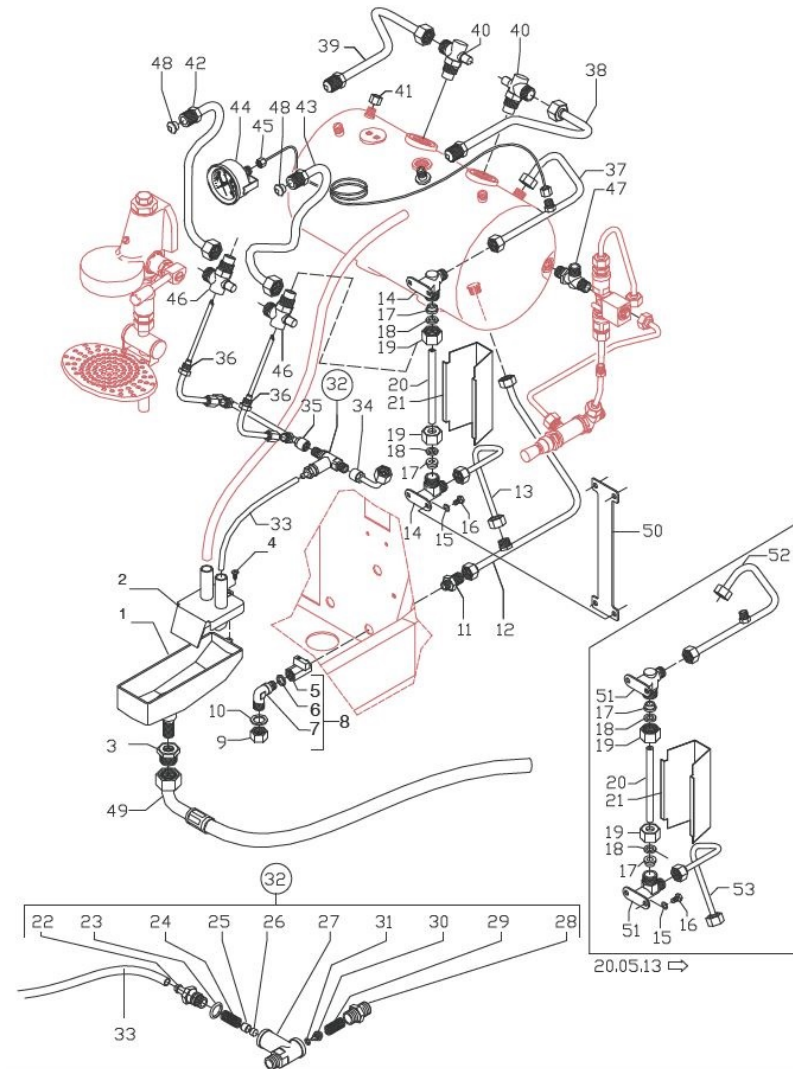

BEZZERA

GALATEA

TABLE 8 - (up to 31/05/2009)
GALATEA Mod. MN

POS	CODE	DESCRIPTION
31	7496018	OR GASKET 105
32	5965043	ASSEMBLY SURPRESSION VALVE (up to20.12.05)
32	5965043.01	ASSEMBLY SURPRESSION VALVE (from 21.12.05)
33	5194554	SURPRESSION VALVE DRAIN HOSE
34	5163183LL	OVERPRESSURE VALVE INLET PIPE (up to20.12.05)
34	5163183.01LL	OVERPRESSURE VALVE INLET PIPE (from 21.12.05)
35	5163180LL	MANIFOLD HOSE (up to20.12.05)
35	5163180.01LL	MANIFOLD HOSE (from 21.12.05)
36	5966535	INJECTOR PIPE
37	5164064LL	GLASS-LEVEL HOSE
38	5165030LL	UPPER EXCHANGER HOSE 2ND GROUP
39	5165029LL	UPPER EXCHANGER HOSE 1ST GROUP
40	5300503.01	TEE FITTING 1/2
41	5221813	PLUG M12X1 OT
42	5165031LL	BOTTOM EXCHANGER HOSE 1ST GROUP
43	5165032LL	BOTTOM EXCHANGER HOSE 2ND GROUP
44	7432515	PRESSURE GAUGE D60 3BAR CHROMED
45	7400901	PRESSURE GAUGE CAPILLARY
46	5300512.01	TEE FITTING 1/2
47	5300505	FITTING 3/8
48	5229913	CHOKE D3
49	7303503	PIPE D12.7X18.8 3/4FC L=200CM
50	5373107	PROTECTION LEVEL GALATEA PLEXI
51	5963119	ASSY SUPERIOR LEVEL
52	5163317LL	LEVEL SUP.TUBE
53	5163318LL	LEVEL LOWER TUBE

BEZZERA

GALATEA

TABLE 8 - (up to 31/05/2009)
GALATEA Mod. MN