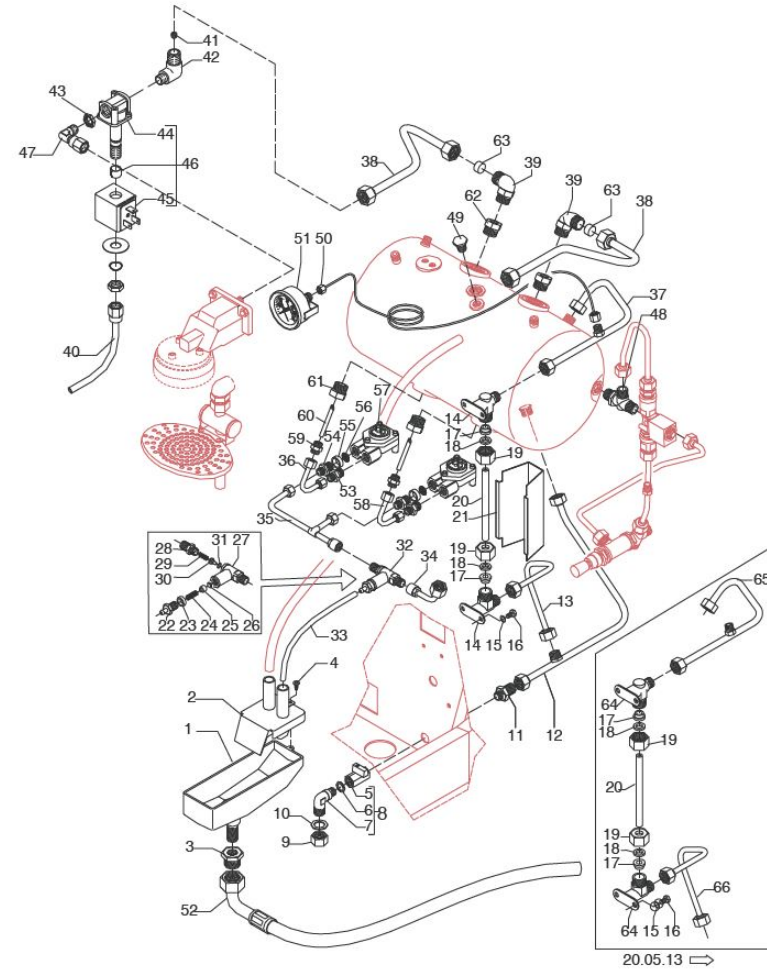

**BEZZERA**

**GALATEA**

TABLE 8A - (up to 31/05/2009)  
GALATEA Mod. DE

**BEZZERA****GALATEA**

TABLE 8A - (up to 31/05/2009)  
 GALATEA Mod. DE

POS	CODE	DESCRIPTION
55	5191501	SPACER D11X8X6.5 PTFE
56	5471001	NET FILTER D11 AISI 304
57	7431001	FLOW METER + AUT. WITH LED
58	5162359LL	EXCHANGER LOAD HOSE 2ND GR GALATEA
59	7304502TR	STRAIGHT FITTING 1/8
60	5192311	PESCANTE D6X1 L=120 PTFE
61	5226415	FITTING 1/2"G
62	5225237	JOINT 1/2"
63	5471019	FILTER D8,5X5 AISI304
64	5963119	ASSY SUPERIOR LEVEL
65	5163317LL	LEVEL SUP.TUBE
66	5163318LL	LEVEL LOWER TUBE

**BEZZERA****GALATEA**

TABLE 8A - (up to 31/05/2009)  
 GALATEA Mod. DE

**BEZZERA**

**GALATEA**

TABLE 8A - (from 01/06/2009 )  
GALATEA Mod. DE

POS	CODE	DESCRIPTION
1	5374501.01	BLACK DRAIN BASIN NYLON
2	5373104.01LL	DRAIN PAN COVER NYLON WORKED
3	5225294	FITTING M/F 3/4X3/8
4	7809800	TAPPING SCREW TC D3.9 X 9.5
5	7451501	BALL VALVE 1/4
6	5495005	GASKET D13,5X18X2
7	5301501TR	UNION ELBOW
8	5965041	DRAINING TAP ASSY
9	5221819	CAP NUT 3/8
10	5492011	GASKET D15X3 ASBESTOS FREE
11	5225201	STRAIGHT FITTING 1/4
12	5164066LL	BOILER DRAIN HOSE
13	5164065LL	GLASS-LEVEL HOSE
14	5302507R	KIT FITTING SUP.GLASSLEVEL
15	7805004	PLAIN WASHER D6 UNI 6592 FEZN
16	7806405ZN	SCREW TE M6X8 UNI 5739 8.8
17	5493026	GLASS-LEVEL GASKET RUBBER
18	5224802	GASKET-PRESS D18 X 11 X 3
19	5221828	NUT 1/2
20	5430504	GLASS-LEVEL HOSE D10 X 2.2 L=135MM
21	5053004LW	GLASS-LEVEL COVER
22	5302071	FITTING RUBBER-HOLDER M12X1 OT
23	7496052	OR GASKET 114 VITON
24	5471506.01	CALIBRATED SPRING D1.1 H32 AISI302
25	5224619TP	O'RING HOLDER SPIGOT D5.3 PB-NI FRE
26	5493001	GASKET D8 X 4 EPT70
27	5283048	SURPRESSION VALVE BODY
28	5302018	STRAIGHT FITTING M12 X M13 H26.5 OT
29	5471505	CALIBRATED SPRING D0.45 H22 AISI302
30	5224615TP	GASKET-HOLDER