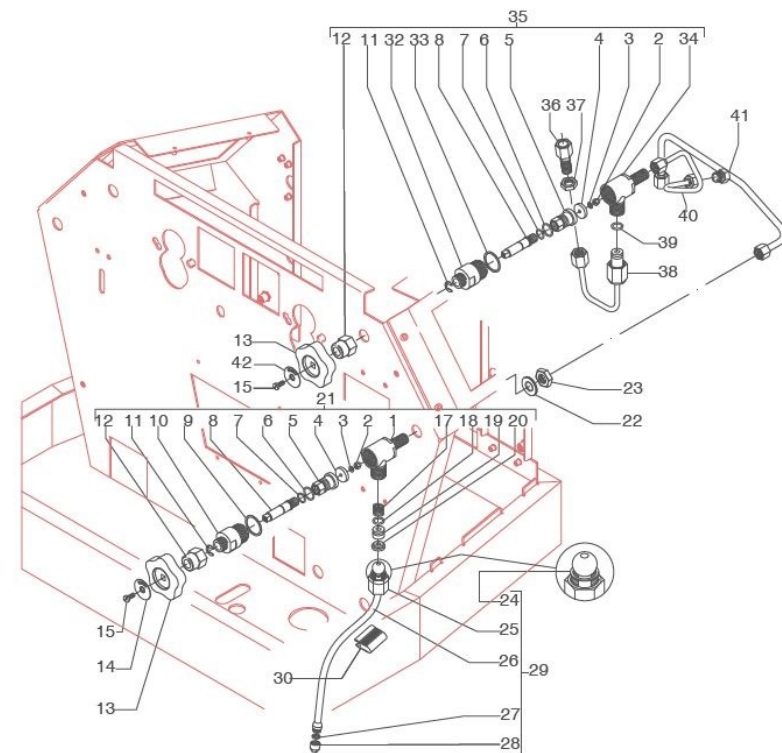

**BEZZERA**

**GALATEA**

TABLE 4  
GALATEA Mod. MN-DE

TABLE 4  
GALATEA Mod. MN-DE

POS	CODE	DESCRIPTION
29	5966533	STEAM PIPE RETRO COMPLETE
30	7371001	PLASTIC PROTECTION FOR STEAM PIPE
32	5223402	OVERSIZE TAP NUT SCREW OT
33	5495001	WASHER D28 X 1 COPPER
34	5283002	TAP BODY OT
35	5964064	ASSEMBLY CUPS-HEATER TAP
36	5225243	FITTING M12X1 H42
37	5221825	NUT M12 ES.15 H3.5 OT
38	5162214LL	CUP-HEATER TAP OUTLET PIPE
39	7496076	GASKET OR 112 EP856 80SH
40	5162215LL	CUP-HEATER TAP INLET PIPE
41	5163179LL	RIGHT STEAM TAP HOSE
42	5522056	WATER PLATE - ITALIAN
42	5522057	WATER PLATE - ENGLISH
42	5522051	WATER PLATE - FRENCH
42	5522053	WATER PLATE - GERMAN

TABLE 4  
GALATEA Mod. MN-DE

**BEZZERA**

**GALATEA**

TABLE 5  
GALATEA Mod. MN-DE

POS	CODE	DESCRIPTION
1	5283057TW	TAP BODY
2	7822201	CAP NUT M4 OT
3	7825001	PLAIN WASHER D8 X 4 X 0.8 OT
4	5493023	TAP GASKET EPT 70SH
5	5970504.01	COMPLETE GASKET-HOLDER OVERSIZE
6	7496002	OR GASKET 115 VITON
7	7496075	OR GASKET 10,82X1,78 VITON
8	5220413CM	ROD
9	5495001CM	GASKET D28 X 1 CHROMED BRASS
10	5223402TW	NUT TAP PLUS
11	7810601	RING D7 UNI 7434 A2
12	5221804CM	NUT 3/8
14	5471504	SPRING D14 AISI 302
15	7496076	GASKET OR 112 EP856 80SH
16	5224605	GASKET-HOLDER D14.7 X 10.5 OT
17	5494002	GASKET D.16X13.1X6 PTFE GRAPHITIZED
18	5964063.02	ASSEMBLY WATER/STEAM TAP
19	7371509	BLACK KNOB
20	7826410CM	SCREW TEB M5X10 OT
21	5522055	STEAM PLATE - ITALIAN
21	5522058	STEAM PLATE - ENGLISH
21	5522050	STEAM PLATE - FRENCH
21	5522054	STEAM PLATE - GERMAN
22	5522056	WATER PLATE - ITALIAN
22	5522057	WATER PLATE - ENGLISH
22	5522051	WATER PLATE - FRENCH
22	5522053	WATER PLATE - GERMAN
23	5494009	GASKET D16X13,2X2 PTFE
24	5221871CM	REPLACES BY CODE 5221871EC
25	5163172CM	STEAM HOSE