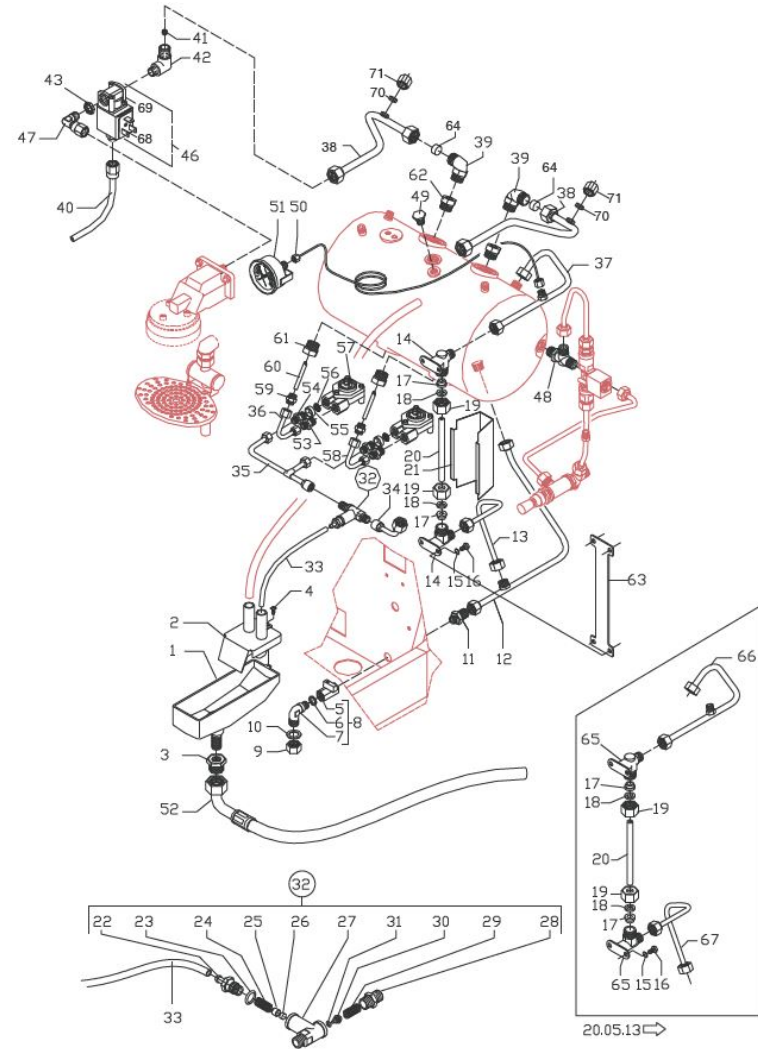

BEZZERA

GALATEA

TABLE 8A - (from 01/06/2009)
GALATEA Mod. DE

POS	CODE	DESCRIPTION
1	5374501.01	BLACK DRAIN BASIN NYLON
2	5373104.01LL	DRAIN PAN COVER NYLON WORKED
3	5225294	FITTING M/F 3/4X3/8
4	7809800	TAPPING SCREW TC D3.9 X 9.5
5	7451501	BALL VALVE 1/4
6	5495005	GASKET D13,5X18X2
7	5301501TR	UNION ELBOW
8	5965041	DRAINING TAP ASSY
9	5221819	CAP NUT 3/8
10	5492011	GASKET D15X3 ASBESTOS FREE
11	5225201	STRAIGHT FITTING 1/4
12	5164066LL	BOILER DRAIN HOSE
13	5164065LL	GLASS-LEVEL HOSE
14	5302507R	KIT FITTING SUP.GLASSLEVEL
15	7805004	PLAIN WASHER D6 UNI 6592 FEZN
16	7806405ZN	SCREW TE M6X8 UNI 5739 8.8
17	5493026	GLASS-LEVEL GASKET RUBBER
18	5224802	GASKET-PRESS D18 X 11 X 3
19	5221828	NUT 1/2
20	5430504	GLASS-LEVEL HOSE D10 X 2.2 L=135MM
21	5053004LW	GLASS-LEVEL COVER
22	5302071	FITTING RUBBER-HOLDER M12X1 OT
23	7496052	OR GASKET 114 VITON
24	5471506.01	CALIBRATED SPRING D1.1 H32 AISI302
25	5224619TP	O'RING HOLDER SPIGOT D5.3 PB-NI FRE
26	5493001	GASKET D8 X 4 EPT70
27	5283048	SURPRESSION VALVE BODY
28	5302018	STRAIGHT FITTING M12 X M13 H26.5 OT
29	5471505	CALIBRATED SPRING D0.45 H22 AISI302
30	5224615TP	GASKET-HOLDER

BEZZERA

GALATEA

TABLE 8A - (from 01/06/2009)
GALATEA Mod. DE