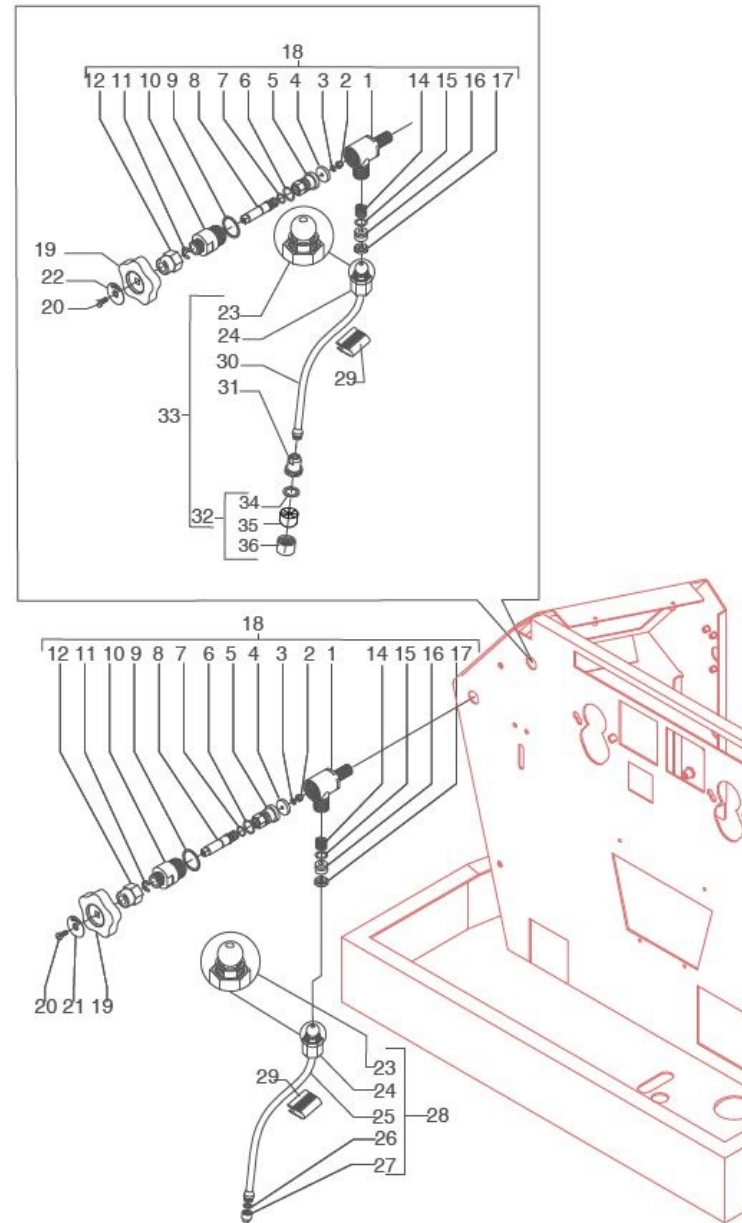

**BEZZERA**

**GALATEA**

TABLE 5  
GALATEA Mod. MN-DE

TABLE 5  
GALATEA Mod. MN-DE

POS	CODE	DESCRIPTION
26	5494001	GASKET D8.5 X 5 X 3.2 PTFE
27	5226602	STEAM HOSE TERMINAL CHROMED
28	5966533	STEAM PIPE RETRO COMPLETE
29	7371001	PLASTIC PROTECTION FOR STEAM PIPE
30	5163173CM	WATER HOSE
31	5225226CM	STRAIGHT FITTING M22X1 H25 CHROMED
32	5226601TW	WATER HOSE TERMINAL
33	5966534	WATER PIPE COMPLETE RETRO
34	5493003	GASKET D20.5X15 H1.5 NBR 70SH
35	7999918	SHOWER TERMINAL WATER
36	7305020TW	WATER TERMINAL

TABLE 5  
GALATEA Mod. MN-DE

TABLE 6A  
GALATEA Mod. DE

POS	CODE	DESCRIPTION
1	7304502TR	STRAIGHT FITTING 1/8
2	7816014	SCREW M8X20 UNI5931 A2
3	7634808	THERMAL SAFETY DEVICE 250V 95°C
4	5963097.01	COMPLETE HEATING ELEMENT DOUBLE
4	5963098.01	ASSY HEATING ELEMENT 220/240V
5	5221863CM	CAP NUT M8 ES.14 H17 OT CHROMED
6	7816001	SCREW TCEI M5X12 UNI 5931 A2
7	5283046TW	DELIVERY GROUP BODY
8	7496004	OR GASKET 139 VITON
9	5280502TW	COUPLING RING CHROMED F/FLAT GASKET
10	7493008	CONICAL GASKET H9.3 NBR 90SH PEROS.
11	5285501TP	SHOWER-HOLDER D57OT
12	5470501	SHOWER D57 AISI 304
13	7817001	SCREW TPS M5X16 DIN 963 A2
14	5074609LW	DRIP TRAY GRID
15	5072100LW	GRID HINGE
16	7819901	SCREW TTEI M4X12 ISO 7380 A2 INOX
17	7822201CM	CAP NUT M4
18	5222213CM	SPACER D10 H6,5
19	5226412CM	BLIND PLUG M24X1
20	5221204CM	OUTSIDE CYLINDER
21	5221203CM	INSIDE CYLINDER
22	7816007LL	SCREW TCEI M4X8
23	5471515	SPRING D9.5 H40 AISI302
24	5226413CM	PERFORATED PLUG M24X1
25	5301503CM	ELBOW FITTING 3/4
26	5221855CM	NUT 3/4
27	5221202CM	DRAIN HOSE
28	5225295	JET-BREAKER FITTING
29	5057010	WASHER D21X35X1 2B