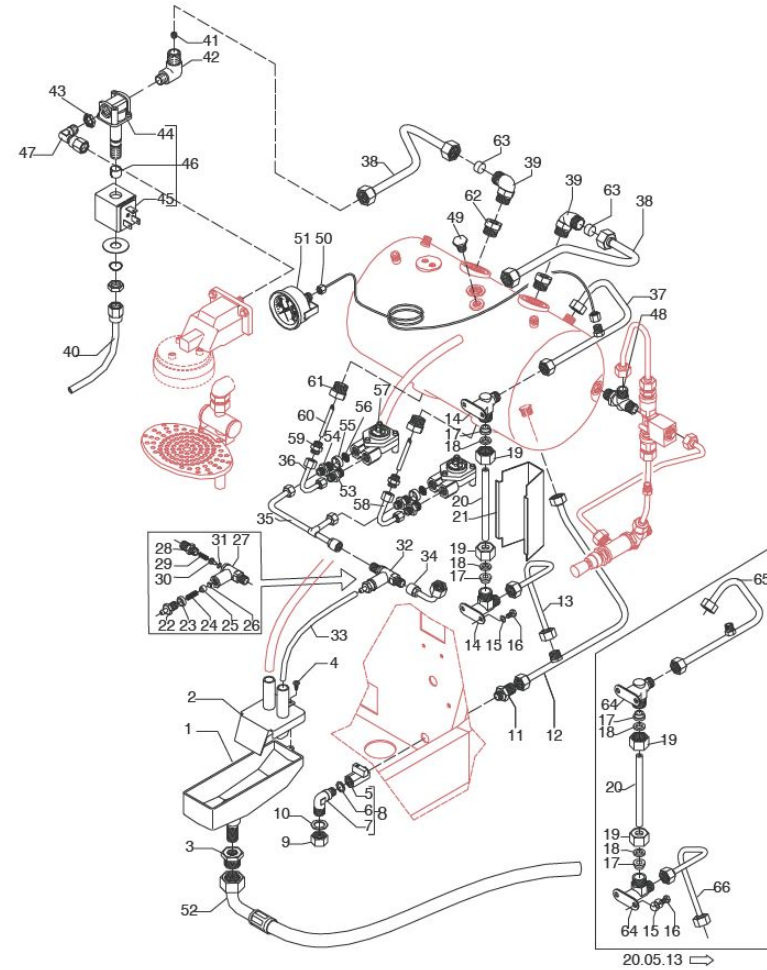

BEZZERA

GALATEA

TABLE 8A - (up to 31/05/2009)
GALATEA Mod. DE

POS	CODE	DESCRIPTION
1	5374501.01	BLACK DRAIN BASIN NYLON
2	5373104.01LL	DRAIN PAN COVER NYLON WORKED
3	5225294	FITTING M/F 3/4X3/8
4	7809800	TAPPING SCREW TC D3.9 X 9.5
5	7451501	BALL VALVE 1/4
6	5495005	GASKET D13,5X18X2
7	5301501TR	UNION ELBOW
8	5965041	DRAINING TAP ASSY
9	5221819	CAP NUT 3/8
10	5492011	GASKET D15X3 ASBESTOS FREE
11	5225201	STRAIGHT FITTING 1/4
12	5164066LL	BOILER DRAIN HOSE
13	5164065LL	GLASS-LEVEL HOSE
14	5302507	GLASS LEVEL UPPER FITTING OT
15	7805004	PLAIN WASHER D6 UNI 6592 FEZN
16	7806405ZN	SCREW TE M6X8 UNI 5739 8.8
17	5493026	GLASS-LEVEL GASKET RUBBER
18	5224802	GASKET-PRESS D18 X 11 X 3
19	5221828	NUT 1/2
20	5430504	GLASS-LEVEL HOSE D10 X 2.2 L=135MM
21	5053004LW	GLASS-LEVEL COVER
22	5302026DC	FITTING M12x1/8
23	5222201	SPACER D16X12.2 H6.7
24	5471506.01	CALIBRATED SPRING D1.1 H32 AISI302
25	5224609	GASKET-HOLDER D5.3 OT
26	5493001	GASKET D8 X 4 EPT70
27	5283040	SURPRESSION VALVE BODY
28	5302018	STRAIGHT FITTING M12 X M13 H26.5 OT
29	5471505	CALIBRATED SPRING D0.45 H22 AISI302
30	5224615TP	GASKET-HOLDER

BEZZERA

GALATEA

TABLE 8A - (up to 31/05/2009)
GALATEA Mod. DE