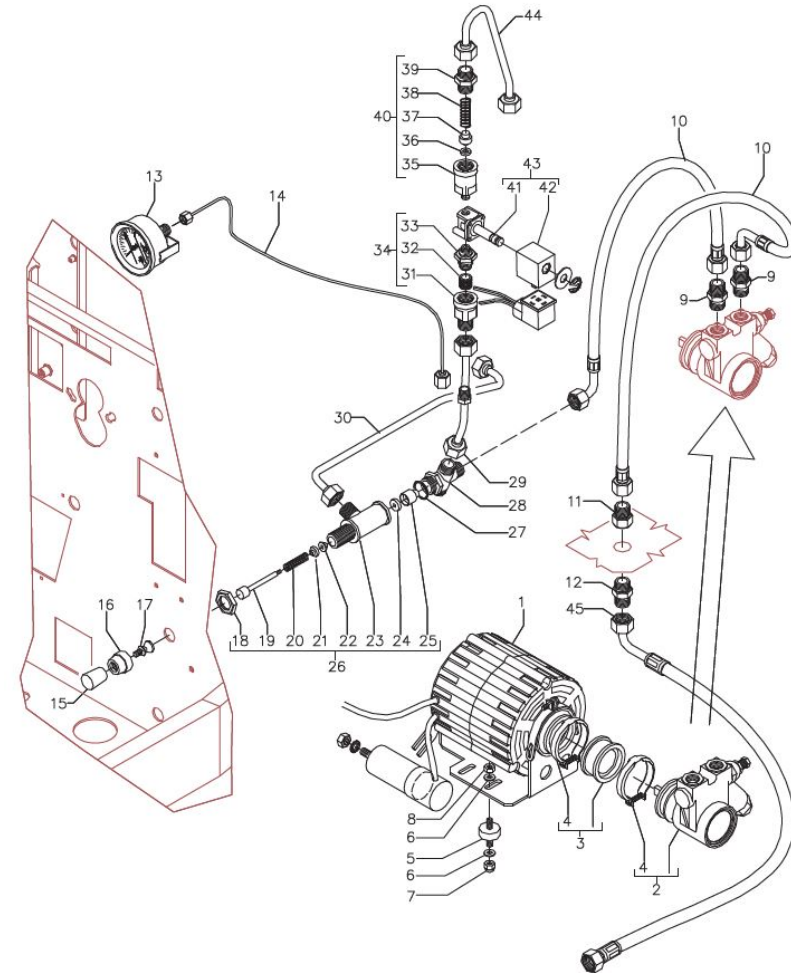

**BEZZERA**

**GALATEA**

TABLE 7  
GALATEA Mod. MN-DE

TABLE 7  
GALATEA Mod. MN-DE

POS	CODE	DESCRIPTION
30	5163174LL	MANUAL FILLNG PIPE
31	5286005	FILTER-HOLDER BODY
32	5471002	FILTER D13.5 H11 AISI 304
33	5288002	STRAIGHT FITTING 3/8
34	5965034	ASSEMBLY FILTER HOLE D1 COMPLETE
35	5283028	CHECK VALVE BODY
36	5493011	GASKET D12 X 5 NBR 70SH
37	5224604	GASKET-HOLDER D14.5 X 12 OT
38	5471543	SPRING D12X29 AISI 302
39	5302037	STRAIGHT FITTING 3/8
40	5965013.02	ASSEMBLY COMPLETE CHECK VALVE 1BAR
41	7703011	SOLENOID VALVE WITHOUT COIL PARKER
42	7630325	SOLENOID VALVE COIL 220/240V PARKER
42	7630324	SOLENOID VALVE COIL 110V PARKER
43	7702312	PARKER SOLENOID VALVE 220/240V
43	7701114	PARKER SOLENOID VALVE 110/115V
44	5163176LL	OUTLET HOSE L/A
45	7200504	FLEXIBLE HOSE 3/8