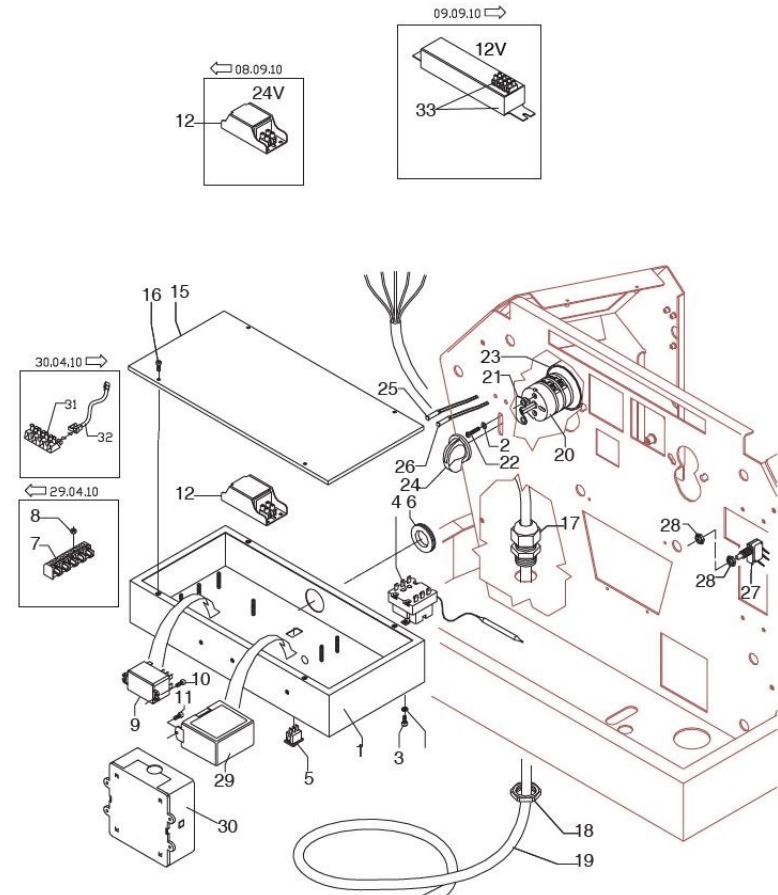

**BEZZERA****GALATEA**TABLE 2  
GALATEA Mod. MN-DE

**BEZZERA**

**GALATEA**

TABLE 3  
GALATEA Mod. MN-DE

POS	CODE	DESCRIPTION
1	5052403.01LL	BACK ELECTRIC BOX DE/MN W/COMPASSES
2	7814001	WASHER D4 DIN 6798A A2
3	7816017	SCREW TCEI M4X6
4	7434001	THERMOSTAT MANUAL
5	7633333	SWITCH
6	7613001	FAIRLEAD P63 RUBBER
6	1R9006656	MEMBRANE CABLE GLAND D48
7	7612501R	CLAMP 4 CONTACTS WITH CABLES
8	5195001	NUT M4 NYLON
9	7635422	RELAY 30A 220/240V
9	7635423	RELAY 30A 110V
10	7816009	SCREW TCEI M4X10 UNI 5931A2
11	7816004	SCREW TCEI M4X16 A2
12	7660505.01LL	POWER PACK 110/240V - 12V 1.6A
15	5053013LW	ELECTRIC BOX COVER
16	7819908	SCREW TTEI M4X8
17	7614002	CABLE-PRESS PG21 POLYAMIDE
17	7614001	CABLE-PRESS PG16 POLYAMIDE
18	7614004	NUT PG21 ES.30 H6 POLYAMIDE
18	7614003	NUT PG16 ES.30 H6 POLYAMIDE
19	3553904.02	CABLE H07RNF 5X2.5-2,2MT S/KIT
19	3556003	CONNECTING CABLE SOOW 3X10 AWG (2-3
19	3552404.02	CABLE H07RNF 3X2.5-2,2MT S/KIT
20	7633320	BASEMENT SWITCH 2 POSITIONS 6 CONTACTS (up to31.08.10)
20	7633335	BASEMENT SWITCH 2 POSITIONS 6 CONTACTS (from 01.09.10)
20	7633321	BASEMENT SWITCH 2 POSITIONS 4 CONTACTS (up to31.08.10)
20	7633336	BASEMENT SWITCH 2 POSITIONS 4 CONTACTS (from 01.09.10)
21	5859911	INSULATING
22	7630901	SCREW TCI M3,5X15
23	7372503	SWTCH PROTECTION PLASTIC

**BEZZERA**

**GALATEA**

TABLE 3  
GALATEA Mod. MN-DE

**BEZZERA**

**GALATEA**

TABLE 3  
GALATEA Mod. MN-DE

POS	CODE	DESCRIPTION
24	7371510	SWITCH KNOB
25	7633602.01	GREEN LAMP
26	7633606.01	RED LAMP 220/240V WITH SHEATH
27	7633901	MICROSWITCH 250V (up to 09/10/05)
27	7633906	MICROSWITCH 250V (from 10/10/05)
28	5221874CM	NUT M10X1 (up to 09/10/05)
28	5221875CM	NUT M10X0,75 (from 10/10/05)
29	7661033.02PR	LEVEL REGULATOR 3S 110/120V
29	7661043.01PR	LEVEL REGULATOR 3S 220/240V
30	7662641.02PR	CONTROL UNIT UNIFIED 110/120V
30	7662643.02PR	ELECTRONIC DOSAGE 220/240
31	7612513	4 CONTACTS CLIP
32	5599917	CONNECTING CABLE CLAMP
33	7660505LL	POWER PACK 110/240V - 12V 1,7A