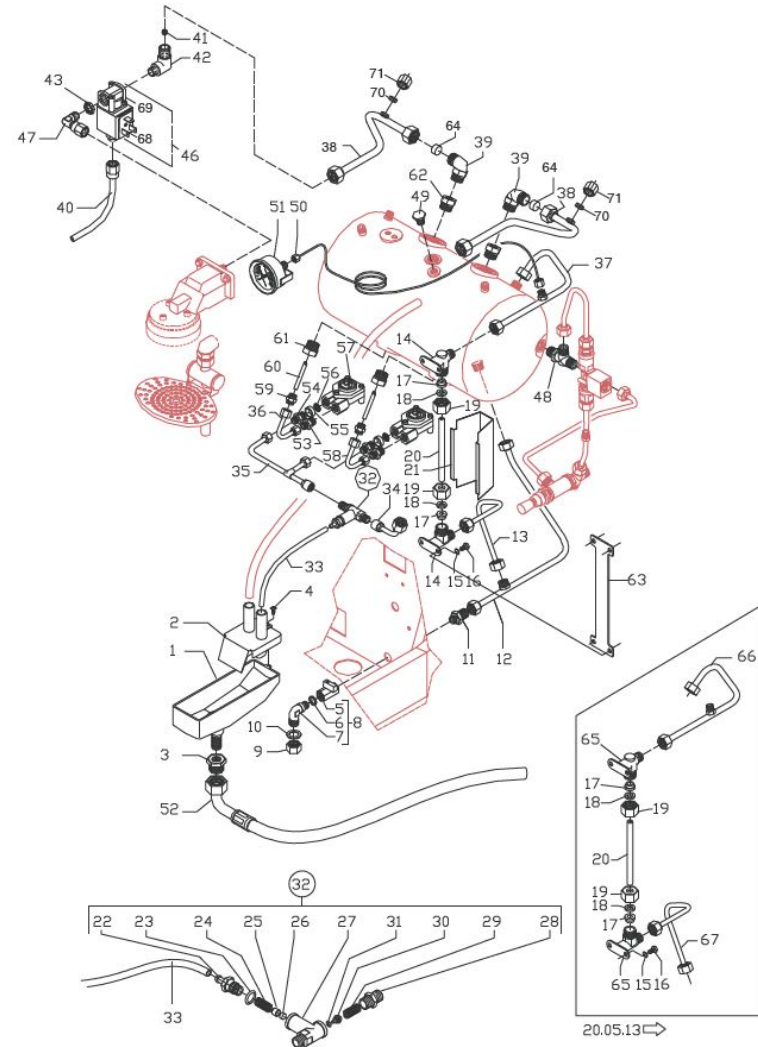

BEZZERA

GALATEA

TABLE 8A - (from 01/06/2009)
GALATEA Mod. DE

POS	CODE	DESCRIPTION
31	7496018	OR GASKET 105
32	5965164	ASSEMBLY ELLISSE SURPR.VALVE
33	5194554	SURPRESSION VALVE DRAIN HOSE
34	5163183.01LL	OVERPRESSURE VALVE INLET PIPE
35	5163260LL	CONNECTION EXCHANGE TUBE BACK DE
36	5162358LL	EXCHANGER LOAD HOSE 1ST GR
37	5164064LL	TOP GLASS-LEVEL HOSE (up to19/5/2013)
38	5162308.01LL	EXCHANGER-GROUP SOLENOID VALVE HOSE (from 27.06.13)
38	5162308LL	EXCHANGER-GROUP SOLENOID VALVE HOSE (up to26.06.13)
39	5301506TR	UNION ELBOW M13X1/4
40	5194575LL	DRAIN PIPE EV.GROUP ELL.1-2GR.
40	5194577LL	DRAIN PIPE EV.2ND-3RD.GROUP ELL.3GR
41	5223003	JET M6 X 6 HOLE D0.8 OT
42	5301504TR	UNION ELBOW 1/8
43	5221844	NUT 1/8
46	7701117	SOLENOID VALVE 3 WAY 115V ODE (up to30.01.13)
46	7702316	SOLENOID VALVE 3 WAY 230V ODE (up to30.01.13)
46	7702411	SOLENOID VALVE 3 WAY 240V ODE (up to30.01.13)
46	7701112	SOLENOID VALVE 3 WAY 115V PARKER (from 31.01.13)
46	7702311	SOLENOID VALVE 3 WAY 230V PARKER (from 31.01.13)
46	7702410	SOLENOID VALVE 3 WAY 240V PARKER (from 31.01.13)
47	5973053	ASSEMBLY BANJO UNION
48	5300505	FITTING 3/8
49	5226403	PLUG 3/8
50	7400901	PRESSURE GAUGE CAPILLARY
51	7432515	PRESSURE GAUGE D60 3BAR CHROMED
52	7303503	PIPE D12.7X18.8 3/4FC L=200CM
53	7304510TR	SERTO JUNCTION 1/42G OT
54	5302001	STRAIGHT FITTING 1/4
55	5191501	SPACER D11X8X6.5 PTFE

BEZZERA

GALATEA

TABLE 8A - (from 01/06/2009)
GALATEA Mod. DE