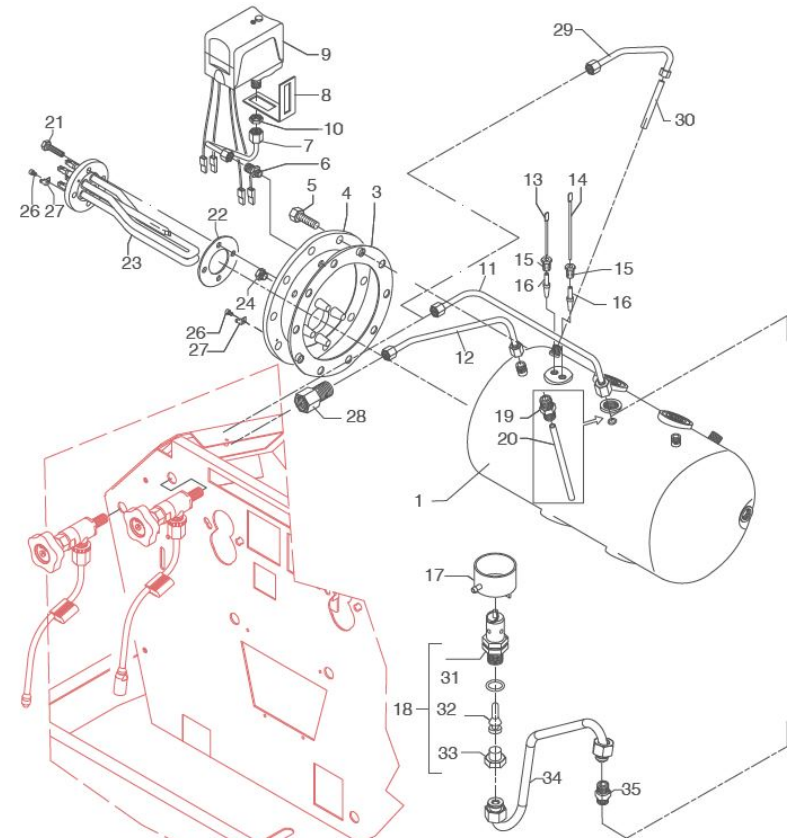

**BEZZERA**

**GALATEA**

TABLE 8A - (from 01/06/2009 )  
GALATEA Mod. DE

TABLE 9  
GALATEA Mod. MN-DE

POS	CODE	DESCRIPTION
1	5321015.01BL	BOILER 2GR WITH EXCHANGER
3	5492005	GASKET D203 X 151 X 2 ASBESTOS FREE
4	5283502R	BOILER FLANGE D205 NAVAL BRASS
5	7816424	SCREW TE M10X18 DIN 933 A2
6	5302010	STRAIGHT FITTING M12 X M10 OT
7	5162212LL	PRESSOSTAT HOSE
8	5017814LW	SQUARE FRO PRESSOSTAT
9	7433001	PRESSOSTAT SIRAI P302/6
10	5221821	NUT 1/4"
11	5163177LL	WATER TAP HOSE MN VERSION
12	5163178LL	LEFT STEAM TAP HOSE MN VERSION
12	5162307LL	LEFT STEAM TAP HOSE DE VERSION
12	5162307.01LL	TUBE STEAM TAP SX RETRO DE
13	5265807	LEVEL PROBE 2-3-4GR. D3X90X6.3 AISI
14	5265811	LEVEL PROBE D3X160X4.8
15	5225205	STRAIGHT FITTING M10 OT
16	5192001	PROBE SHEATH D8 X 45 HOLE D3 PTFE
17	5963047	CUP+O-RING+PLUG
18	5965015.06	COMPLETE SAFETY VALVE 1,65 BAR
19	5302005	STRAIGHT FITTING 3/8"
20	5192305	SUCTION HOSE D8X1 150MM PTFE
21	7816423	CREW TE M8X18 UNI5739 A2
22	5492006	GASKET D76 X 39 X 2 ASBESTOS FREE
23	5721131	HEATING ELEMENT 2GR 2600W 110/120V
23	5722242AL	HEATING ELEMENT 220/240V-2750/3300W
23	5722246	HEATING ELEMENT 2GR 3200/3800W 220/240V
23	5722248	HEATING ELEMENT 2GR 220V 4500W
24	5226405TP	CAP 1/4"
26	7826212	SCREW TCI M4X6 UNI 6107 OT
27	7615003	FASTON 45° HOLE D4.3

TABLE 9  
GALATEA Mod. MN-DE

**BEZZERA****GALATEA**

TABLE 9  
GALATEA Mod. MN-DE

POS	CODE	DESCRIPTION
28	5302064	FITTING M/F M13X1
29	5163259LL	WATER TAP HOSE DE VERSION
30	5192310	SUCTION HOSE D8X1 150MM PTFE DE VER
31	7496094	O-RING GASKET 102 VITON 70SH
32	5264017.01DC	STUD
33	5226417.01DC	PLUG 1/8"
34	5164068LL	SAFETY VALVE TUBE
35	5302036	FITTING 3/8"