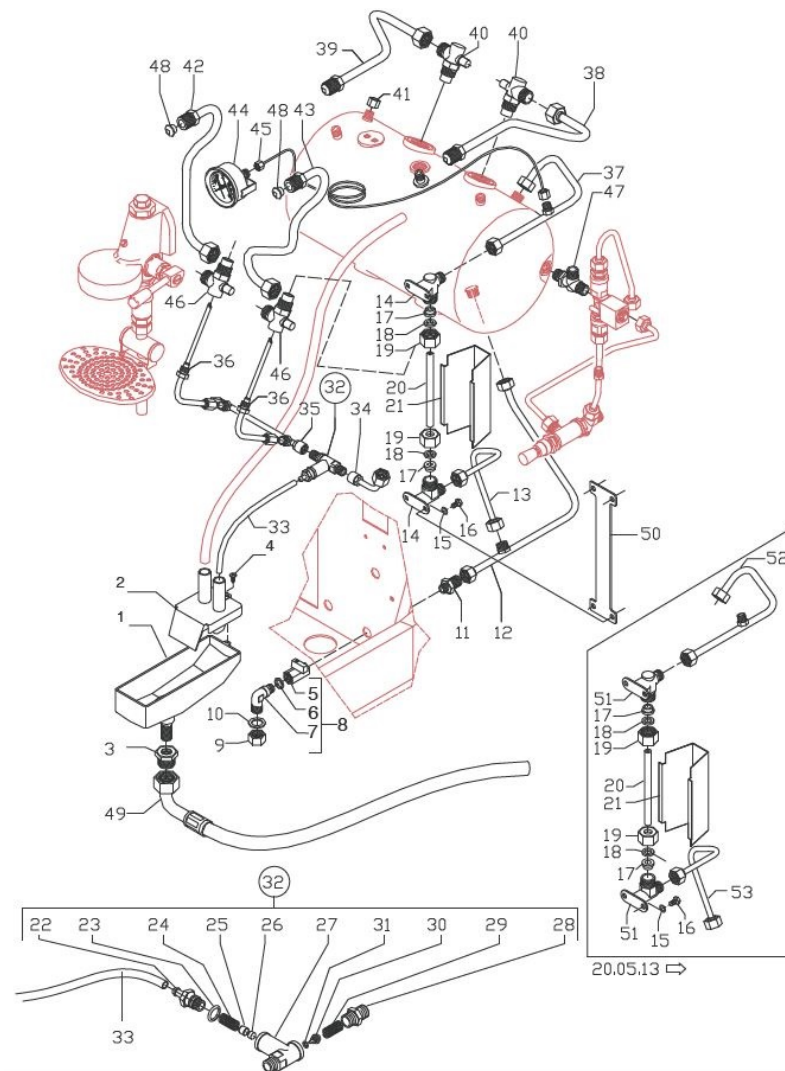

BEZZERA

GALATEA

TABLE 8 - (up to 31/05/2009)
GALATEA Mod. MN

POS	CODE	DESCRIPTION
1	5374501.01	BLACK DRAIN BASIN NYLON
2	5373104.01LL	DRAIN PAN COVER NYLON WORKED
3	5225294	FITTING M/F 3/4X3/8
4	7809800	TAPPING SCREW TC D3.9 X 9.5
5	7451501	BALL VALVE 1/4
6	5495005	GASKET D13,5X18X2
7	5301501TR	UNION ELBOW
8	5965041	DRAINING TAP ASSY
9	5221819	CAP NUT 3/8
10	5492011	GASKET D15X3 ASBESTOS FREE
11	5225201	STRAIGHT FITTING 1/4
12	5164066LL	BOILER DRAIN HOSE
13	5164065LL	GLASS-LEVEL HOSE
14	5302507	GLASS LEVEL UPPER FITTING OT
15	7805004	PLAIN WASHER D6 UNI 6592 FEZN
16	7806405ZN	SCREW TE M6X8 UNI 5739 8.8
17	5493026	GLASS-LEVEL GASKET RUBBER
18	5224802	GASKET-PRESS D18 X 11 X 3
19	5221828	NUT 1/2
20	5430504	GLASS-LEVEL HOSE D10 X 2.2 L=135MM
21	5053004LW	GLASS-LEVEL COVER
22	5302026DC	FITTING M12x1/8
23	5222201	SPACER D16X12.2 H6.7
24	5471506.01	CALIBRATED SPRING D1.1 H32 AISI302
25	5224609	GASKET-HOLDER D5.3 OT
26	5493001	GASKET D8 X 4 EPT70
27	5283040	SURPRESSION VALVE BODY
28	5302018	STRAIGHT FITTING M12 X M13 H26.5 OT
29	5471505	CALIBRATED SPRING D0.45 H22 AISI302
30	5224615TP	GASKET-HOLDER

BEZZERA

GALATEA

TABLE 8 - (up to 31/05/2009)
GALATEA Mod. MN