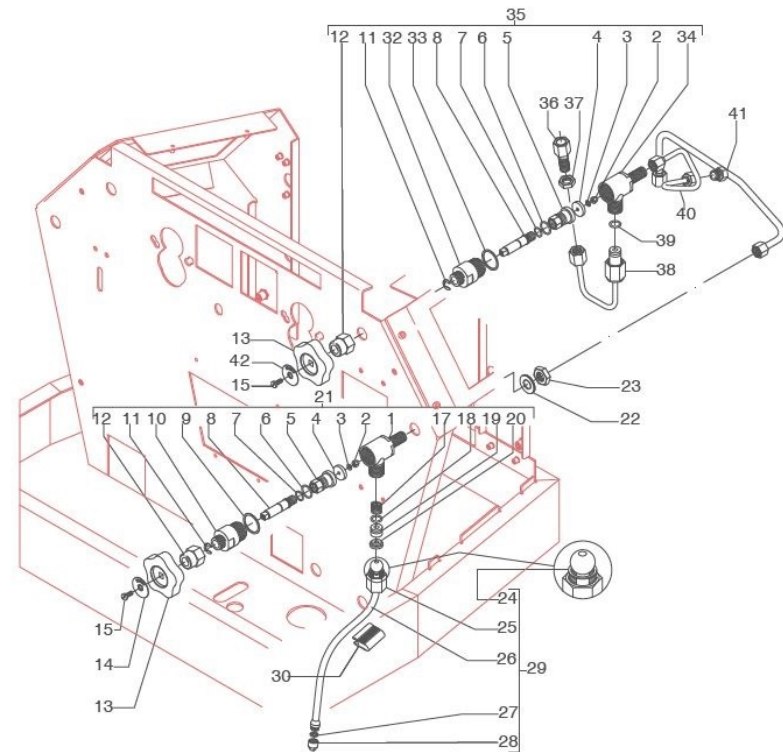

**BEZZERA**

**GALATEA**

TABLE 4  
GALATEA Mod. MN-DE

TABLE 4  
GALATEA Mod. MN-DE

POS	CODE	DESCRIPTION
29	5966533	STEAM PIPE RETRO COMPLETE
30	7371001	PLASTIC PROTECTION FOR STEAM PIPE
32	5223402	OVERSIZE TAP NUT SCREW OT
33	5495001	WASHER D28 X 1 COPPER
34	5283002	TAP BODY OT
35	5964064	ASSEMBLY CUPS-HEATER TAP
36	5225243	FITTING M12X1 H42
37	5221825	NUT M12 ES.15 H3.5 OT
38	5162214LL	CUP-HEATER TAP OUTLET PIPE
39	7496076	GASKET OR 112 EP856 80SH
40	5162215LL	CUP-HEATER TAP INLET PIPE
41	5163179LL	RIGHT STEAM TAP HOSE
42	5522056	WATER PLATE - ITALIAN
42	5522057	WATER PLATE - ENGLISH
42	5522051	WATER PLATE - FRENCH
42	5522053	WATER PLATE - GERMAN

TABLE 4  
GALATEA Mod. MN-DE

**BEZZERA**

**GALATEA**

TABLE 5  
GALATEA Mod. MN-DE

POS	CODE	DESCRIPTION
1	5283057TW	TAP BODY
2	7822201	CAP NUT M4 OT
3	7825001	PLAIN WASHER D8 X 4 X 0.8 OT
4	5493023	TAP GASKET EPT 70SH
5	5970504.01	COMPLETE GASKET-HOLDER OVERSIZE
6	7496002	OR GASKET 115 VITON
7	7496075	OR GASKET 10,82X1,78 VITON
8	5220413CM	ROD
9	5495001CM	GASKET D28 X 1 CHROMED BRASS
10	5223402TW	NUT TAP PLUS
11	7810601	RING D7 UNI 7434 A2
12	5221804CM	NUT 3/8
14	5471504	SPRING D14 AISI 302
15	7496076	GASKET OR 112 EP856 80SH
16	5224605	GASKET-HOLDER D14.7 X 10.5 OT
17	5494002	GASKET D.16X13.1X6 PTFE GRAPHITIZED
18	5964063.02	ASSEMBLY WATER/STEAM TAP
19	7371509	BLACK KNOB
20	7826410CM	SCREW TEB M5X10 OT
21	5522055	STEAM PLATE - ITALIAN
21	5522058	STEAM PLATE - ENGLISH
21	5522050	STEAM PLATE - FRENCH
21	5522054	STEAM PLATE - GERMAN
22	5522056	WATER PLATE - ITALIAN
22	5522057	WATER PLATE - ENGLISH
22	5522051	WATER PLATE - FRENCH
22	5522053	WATER PLATE - GERMAN
23	5494009	GASKET D16X13,2X2 PTFE
24	5221871CM	REPLACES BY CODE 5221871EC
25	5163172CM	STEAM HOSE