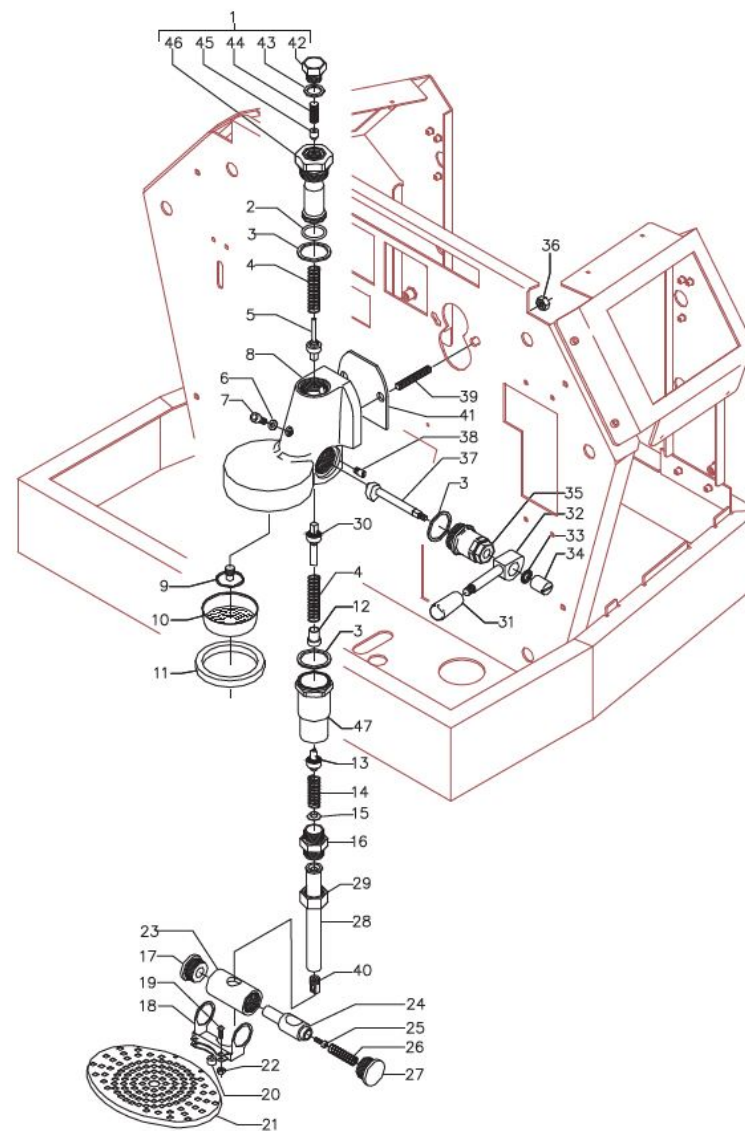

TABLE 6
GALATEA Mod. MN

POS	CODE	DESCRIPTION
31	7371511.01	BLACK LEVER KNOB I.622/40-M8
32	7479931	DELIVERY LEVER
33	7479947	WASHER D8
34	7479948	CAP D15XM6
35	7479949	CAM FLANGE ASSY
36	7812607	NUT M8 UNI5587 ASTM A194 2H
37	7479950	GROUND CAMS TREE
38	7479951	CAMS LOCK STUD
39	5267013	TIE ROD M8X31 ASTM A 193 B8 C/1
40	5225295	JET-BREAKER FITTING
41	7493011	INSULATING
42	7479952	UPPER ASSY PLUG
43	7479953	GASKET TF 22X17X2
44	7479954	INOX FILTER D8,5X22
45	7479955	INJECTOR CH7X9 M6X0.75 HOLE 0.7
46	7479956	UPPER SLEEVE ASSY
47	7479957	LOWER SLEEVE ASSY

TABLE 6
GALATEA Mod. MN