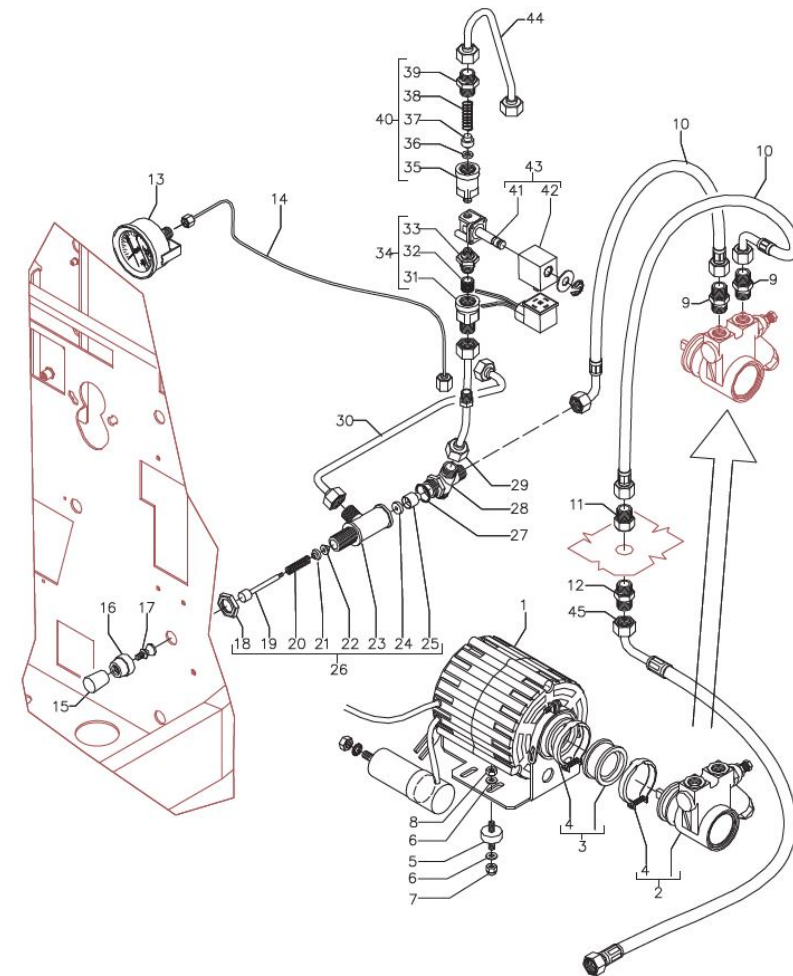

TABLE 7
GALATEA Mod. MN-DE

POS	CODE	DESCRIPTION
30	5163174LL	MANUAL FILLNG PIPE
31	5286005	FILTER-HOLDER BODY
32	5471002	FILTER D13.5 H11 AISI 304
33	5288002	STRAIGHT FITTING 3/8
34	5965034	ASSEMBLY FILTER HOLE D1 COMPLETE
35	5283028	CHECK VALVE BODY
36	5493011	GASKET D12 X 5 NBR 70SH
37	5224604	GASKET-HOLDER D14.5 X 12 OT
38	5471543	SPRING D12X29 AISI 302
39	5302037	STRAIGHT FITTING 3/8
40	5965013.02	ASSEMBLY COMPLETE CHECK VALVE 1BAR
41	7703011	SOLENOID VALVE WITHOUT COIL PARKER
42	7630325	SOLENOID VALVE COIL 220/240V PARKER
42	7630324	SOLENOID VALVE COIL 110V PARKER
43	7702312	PARKER SOLENOID VALVE 220/240V
43	7701114	PARKER SOLENOID VALVE 110/115V
44	5163176LL	OUTLET HOSE L/A
45	7200504	FLEXIBLE HOSE 3/8

TABLE 7
GALATEA Mod. MN-DE