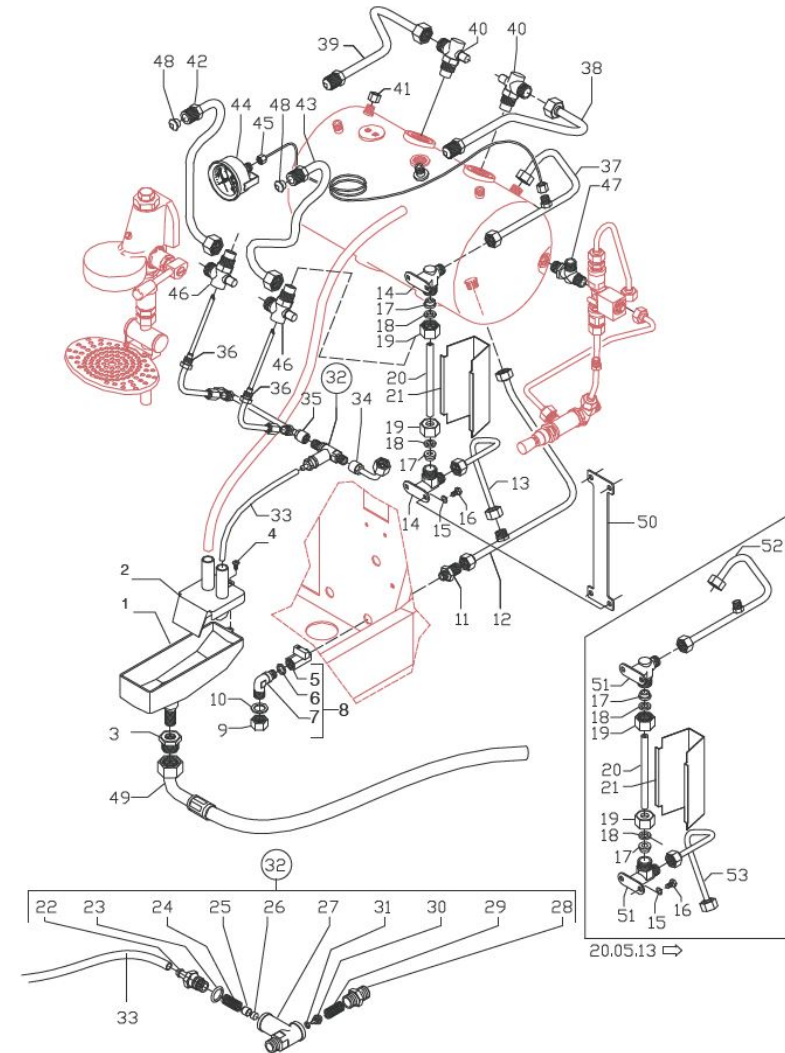

BEZZERA

GALATEA

TABLE 8 - (from 01/06/2009)
GALATEA Mod. MN

POS	CODE	DESCRIPTION
31	7496018	OR GASKET 105
32	5965164	ASSEMBLY ELLISSE SURPR.VALVE
33	5194554	SURPRESSION VALVE DRAIN HOSE
34	5163183.01LL	OVERPRESSURE VALVE INLET PIPE
35	5163180.01LL	MANIFOLD HOSE
36	5966535	INJECTOR PIPE
37	5164064LL	GLASS-LEVEL HOSE
38	5165030LL	UPPER EXCHANGER HOSE 2ND GROUP
39	5165029LL	UPPER EXCHANGER HOSE 1ST GROUP
40	5300503.01	TEE FITTING 1/2
41	5221813	PLUG M12X1 OT
42	5165031LL	BOTTOM EXCHANGER HOSE 1ST GROUP
43	5165032LL	BOTTOM EXCHANGER HOSE 2ND GROUP
44	7432515	PRESSURE GAUGE D60 3BAR CHROMED
45	7400901	PRESSURE GAUGE CAPILLARY
46	5300512.01	TEE FITTING 1/2
47	5300505	FITTING 3/8
48	5229913	CHOKE D3
49	7303503	PIPE D12.7X18.8 3/4FC L=200CM
50	5373107	PROTECTION LEVEL GALATEA PLEXI
51	5963119	ASSY SUPERIOR LEVEL
52	5163317LL	LEVEL SUP.TUBE
53	5163318LL	LEVEL LOWER TUBE

BEZZERA

GALATEA

TABLE 8 - (from 01/06/2009)
GALATEA Mod. MN