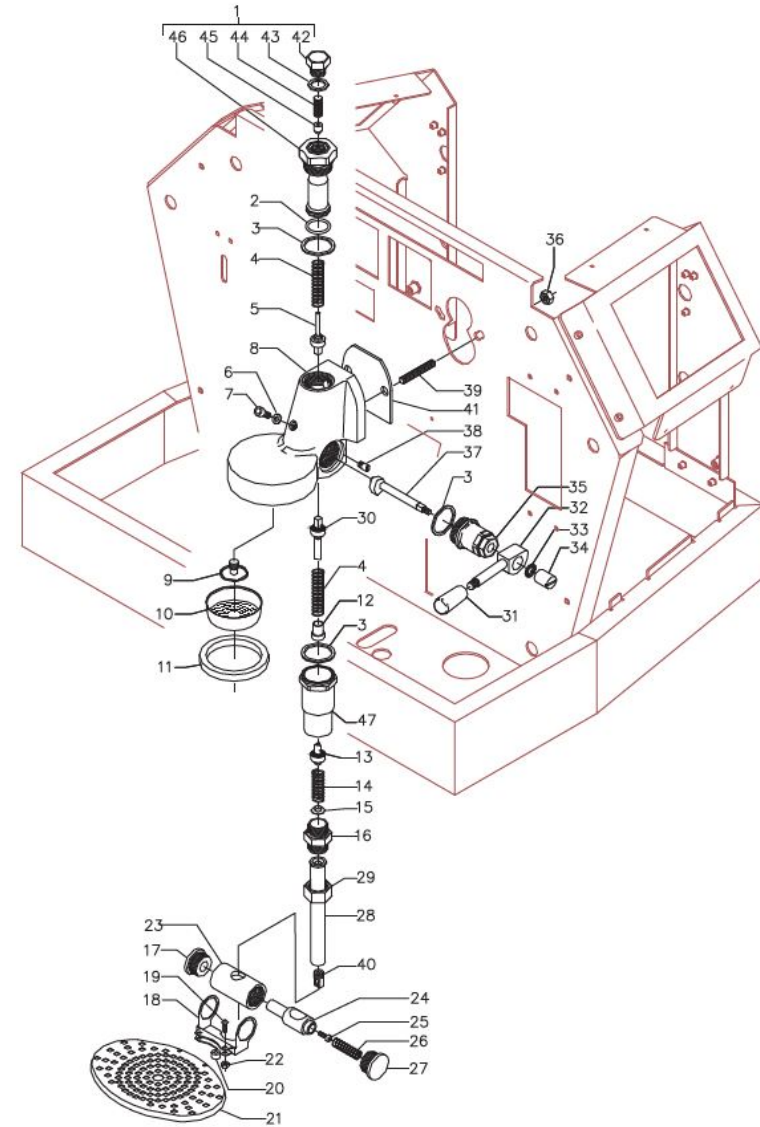

TABLE 6
GALATEA Mod. MN

POS	CODE	DESCRIPTION
1	7479933	INJECTOR D.0.7 UPPER SLEEVE ASSY
2	7479934	GASKET OR 128 VITON
3	7479935	GASKET TF D35X30X2
4	7479936	DELIVERY VALVE SPRING
5	7479937	DELIVERY VALVE ASSY
6	7479938	GASKET TF 10X6X1
7	7479939	SCREW TCE M6X8
8	7479940	DELIVERY GROUP BODY
9	7479941	SPRAYER D.30
10	5471022	INOX SHOWER FILTER
11	5493039	GASKET H8
12	7479942	SPRING GUIDE BUSHING
13	7479943	ASSEMBLY RELIEF VALVE
14	7479944	DRAIN SPRING
15	7479945	JET-BREAKER BUSHING D15X6
16	5302060CM	FITTING MM 1/2
17	5226412CM	BLIND PLUG M24X1
18	5072100LW	GRID HINGE
19	7819901	SCREW TTEI M4X12 ISO 7380 A2 INOX
20	5222213CM	SPACER D10 H6,5
21	5074609LW	DRIP TRAY GRID
22	7822201CM	CAP NUT M4
23	5221204CM	OUTSIDE CYLINDER
24	5221203CM	INSIDE CYLINDER
25	7816007LL	SCREW TCEI M4X8
26	5471515	SPRING D9.5 H40 AISI302
27	5226413CM	PERFORATED PLUG M24X1
28	5221202CM	DRAIN HOSE
29	5221873CM	NUT 1/2
30	7479946	ASSEMBLY VALVE

TABLE 6
GALATEA Mod. MN