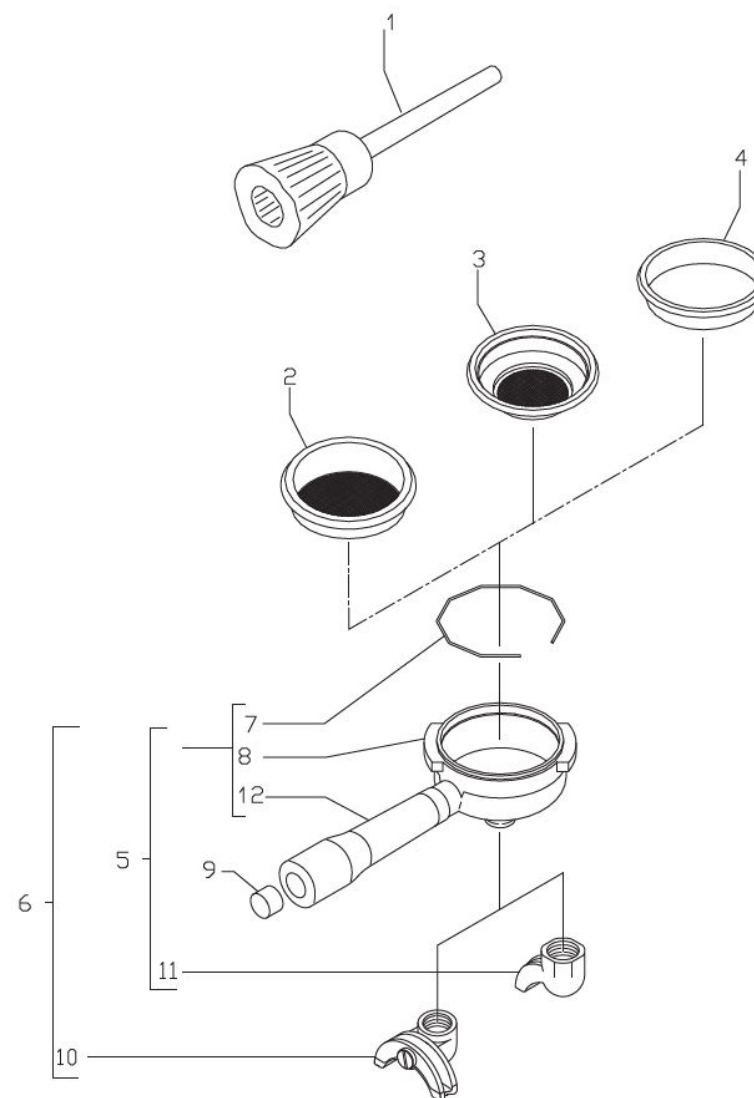

BEZZERA

GALATEA

TABLE 10 - (up to 23/02/2012)
GALATEA Mod. MN

POS	CODE	DESCRIPTION
1	7990603	CLEANING BRUSH FOR COFFEE MACHINE
2	5471021.01	GROVEED FILTRE 2 CUPS 12 GRAMS
2	5471035	FILTER 2 CUPS 16 GR RIBBED
3	5471031.01	FILTER 1 CUP 8 GRAMS
4	5471003	BLIND FILTER AISI 304
5	5965551.02R	FILTER-HOLDER COMPLETE 1 CUP
6	5965537.02R	GALATEA FILTER-HOLDER 2 CUPS
7	5471527	FILTER-HOLDER SPRING D1.2 AISI 302
8	7479972.01TW	RETRO FILTER-HOLDER ONLY HANDLE
9	5373915CM	FILTER-HOLDER PLUG D16.5
10	7305007TW	SPOUT 2 WAYS WITHOUT PB+PWP
11	7305006TW	SPOUT 1 WAY S/PB+PWP
12	7371502	FILTER-HOLDER KNOB

BEZZERA

GALATEA

TABLE 10 - (up to 23/02/2012)
GALATEA Mod. MN